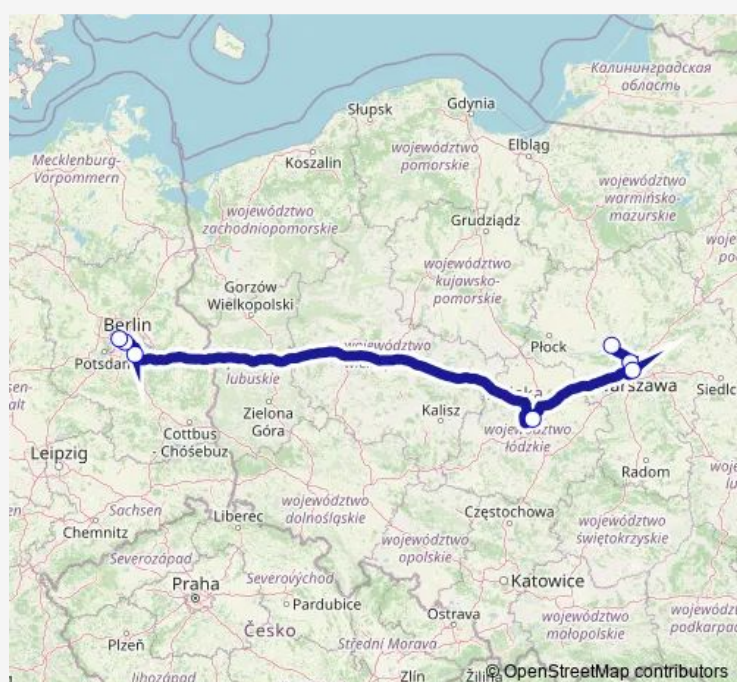

Warsaw, Metro Młociny

Warsaw, Bus Station West

Lodz, Bus Station

Flughafen Ber

S Südkreuz Bhf (Berlin)

Berlin ZOB [Fernbus]

Route schedule

Nowy Dwor Mazowiecki, Warsaw-Modlin Airport — Berlin ZOB [Fernbus]

Monday	—
Tuesday	—
Wednesday	—
Thursday	11:45
Friday	11:45
Saturday	11:45
Sunday	11:45

Route info

Direction: Nowy Dwor Mazowiecki, Warsaw-Modlin Airport

Stops: 7

Trip Duration: 8 hour 50 min

1321 — Modlin - Berlin

Thursday —

Friday 09:40

Saturday 09:40

Sunday 09:40

Route info

Direction: Berlin ZOB [Fernbus]

Stops: 7

Trip Duration: 8 hour 50 min