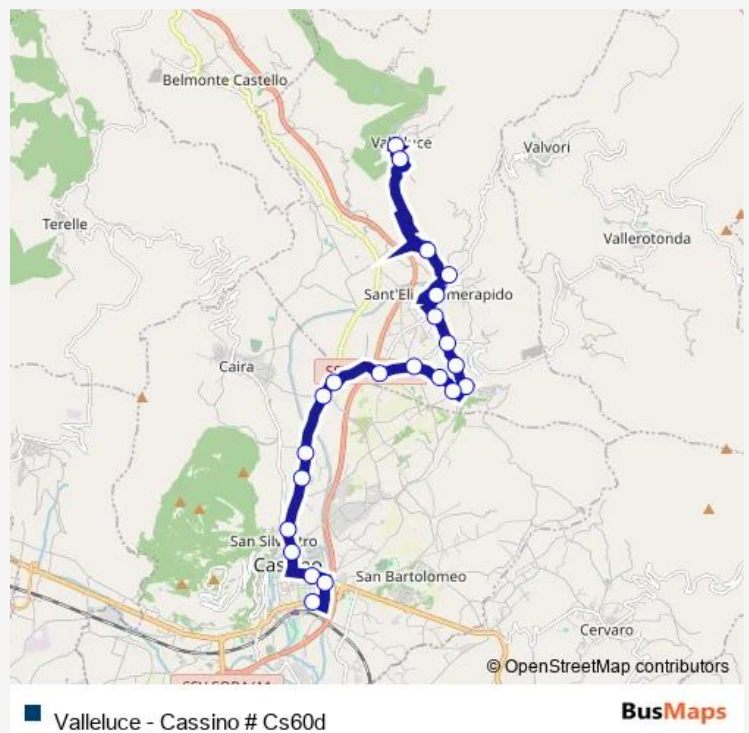

CASSINO | Via Chiusanova Via Sferracavalli # f7983

CASSINO | Via Sferracavalli Via Laro # f7679

CASSINO | Via Sferracavalli Via Cimino # f7680

CASSINO | Via Sferracavalli (Acquapark) # f7681

CASSINO | Casa Circondariale # f7682

CASSINO | Ist. Superiore CARDUCCI # f7689

CASSINO | Ist. sueriore RIGHI # f8045

Cassino | Viale Europa # f3263

Route schedule

SANT'ELIA | Valleluce # f8015 — Cassino | Viale Garigliano Via Volturno # f4412

Monday	15:20
Tuesday	15:20
Wednesday	15:20
Thursday	15:20
Friday	15:20
Saturday	07:25-15:00
Sunday	—

Route info

Direction: SANT'ELIA | Valleluce # f8015

Stops: 22

Trip Duration: 0 hour 40 min

Bus time schedules and route maps are available in an offline PDF at busmaps.com. Use the busmaps.com website to see live bus times, train schedule or subway schedule, and step-by-step directions for all public transit in Sant'Elia Fiumerapido