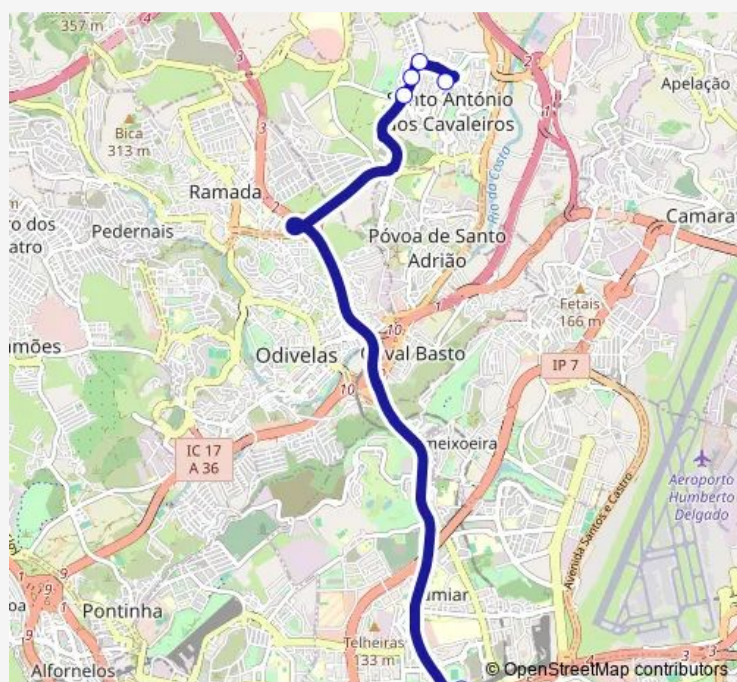

Bus 2716 Cidade Nova - Lisboa (C. Grande) via Ic22

[Go to website](#)

Direction

Av Conde Avranches 8 — Campo Grande (Desembarque Norte)

5 stops

[Open route schedule](#)

Av Conde Avranches 8

R Guerra Junqueiro 11 (Cidade Nova)

Avenida Luís de Camões Frente 10

Av Luís de Camões (C Comercial)

Campo Grande (Desembarque Norte)

Route schedule

Av Conde Avranches 8 — Campo Grande (Desembarque Norte)

Monday 06:55-08:15

Tuesday 06:55-08:15

Wednesday 06:55-08:15

Thursday 06:55-08:15

Friday 06:55-08:15

Saturday —

Sunday —

Route info

Direction: Av Conde Avranches 8

Stops: 5

Trip Duration: 0 hour 30 min