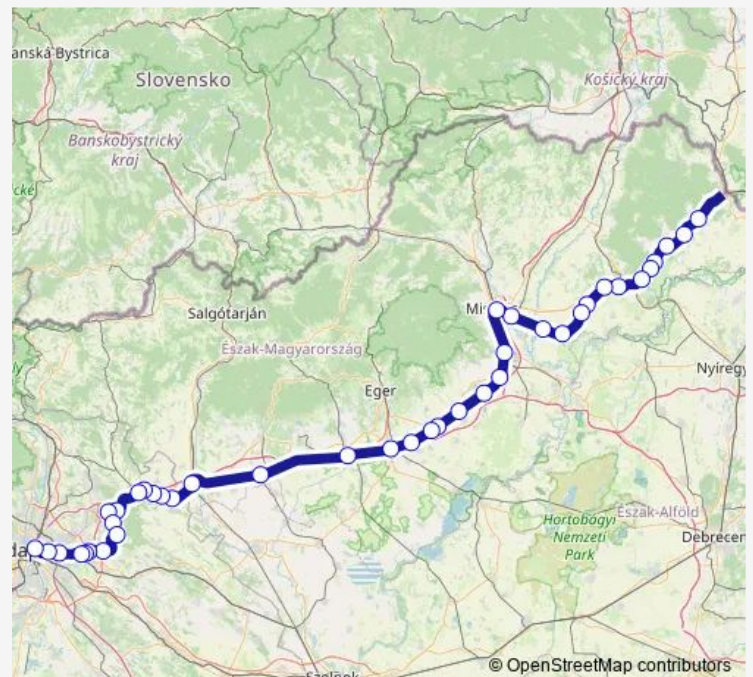

Mezőkövesd felső

Mezőkövesd

Szihalom

Route schedule

Sárospatak — Budapest-Keleti

Monday 08:04

Tuesday 08:04

Wednesday 08:04

Thursday 08:04

Friday 08:04

Saturday 08:04

Sunday 08:04

Route info

Direction: Sárospatak

Stops: 41

Trip Duration: 4 hour 31 min

—

Sunday

—

Route info

Direction: Sárospatak

Stops: 41

Trip Duration: 4 hour 26 min

Tura