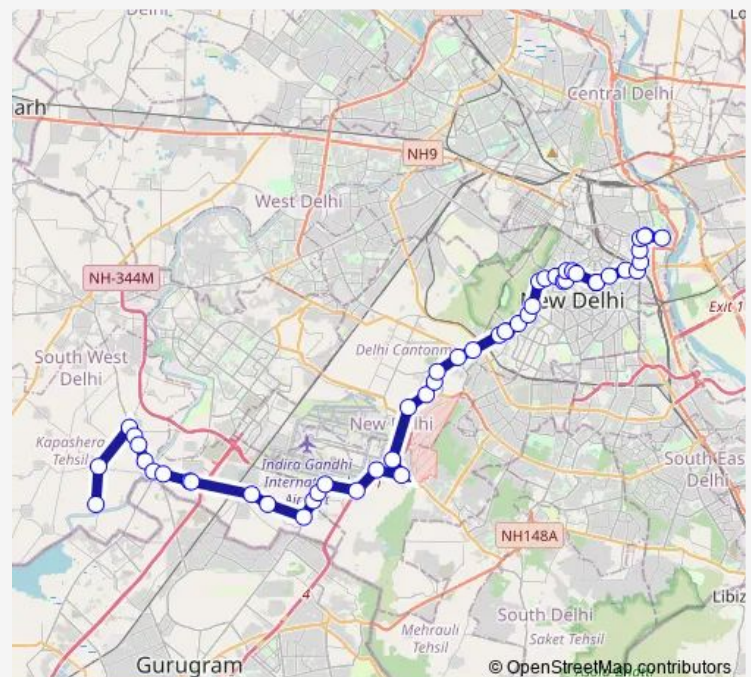

### Route schedule

Badu Sarai Village — Delhi Sectt.

Monday 04:35-20:08

Tuesday 04:35-20:08

Wednesday 04:35-20:08

Thursday 04:35-20:08

Friday 04:35-20:08

Saturday 04:35-20:08

Sunday 04:35-20:08

### Route info

Direction: Badu Sarai Village

Stops: 51

Trip Duration: 2 hour 42 min

722down

Kendriya Vidhyalaya APS Colony

APS Colony/ Jharera Gaon

Air Force HQ / Subroto Park