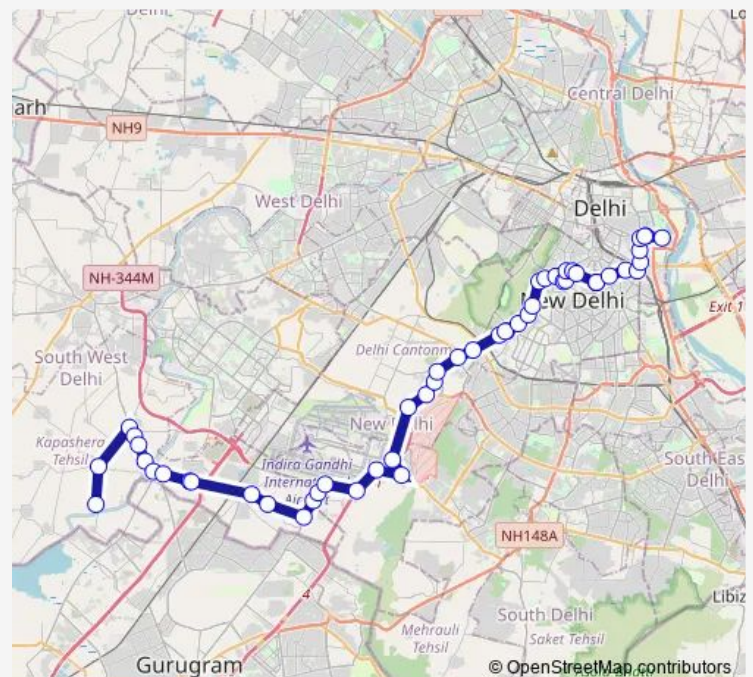

Mahipal Pur

Mahipal Pur (NH-8)

NHW 8 Crossing

Route schedule

Badu Sarai Village — Delhi Sectt.

Monday 04:35-20:08

Tuesday 04:35-20:08

Wednesday 04:35-20:08

Thursday 04:35-20:08

Friday 04:35-20:08

Saturday 04:35-20:08

Sunday 04:35-20:08

Route info

Direction: Badu Sarai Village

Stops: 51

Trip Duration: 2 hour 42 min

722down

BusMaps

Kendriya Vidhyalaya APS Colony

APS Colony/ Jharera Gaon

Air Force HQ / Subroto Park

RR Hospital

Dhaura Kuan

Railway Colony (Sardar Patel Marg)