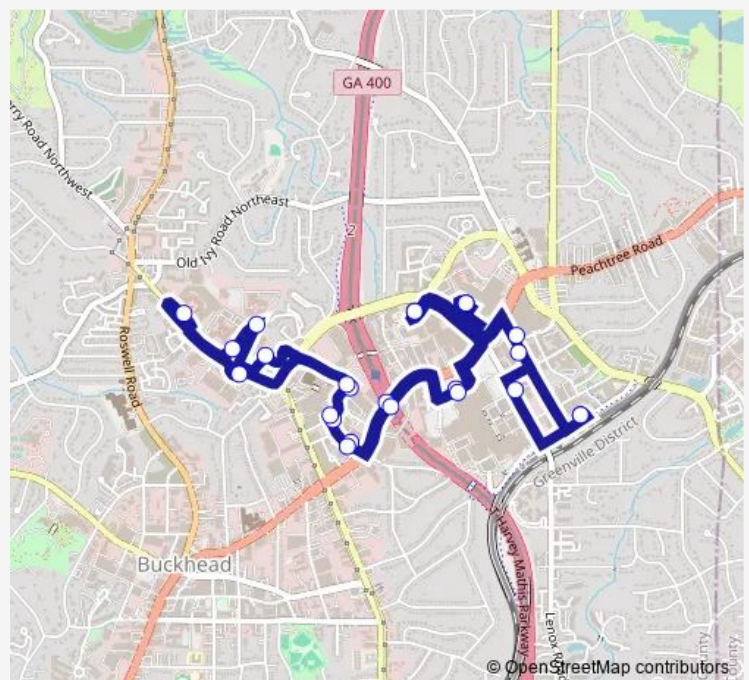

Piedmont Center 5-8

Piedmont Center 1-4

Securities Centre

Tower Place 200, The Meridian, Buckhead Grand, Buckhead Station Shopping Center

Tower Place 100, Courtyard by Marriott, Doubletree Hotel

**Route schedule**

Lenox Marta, Atlanta Plaza, Resurgens Plaza, Alexan Lenox — Lenox Marta, Atlanta Plaza, Resurgens Plaza, Alexan Lenox

|           |             |
|-----------|-------------|
| Monday    | 06:35-18:46 |
| Tuesday   | 06:35-18:46 |
| Wednesday | 06:35-18:46 |
| Thursday  | 06:35-18:46 |
| Friday    | 06:35-18:46 |
| Saturday  | —           |
| Sunday    | —           |

**Route info**

Direction: Lenox Marta, Atlanta Plaza, Resurgens Plaza, Alexan Lenox

Stops: 24

Trip Duration: 1 hour 0 min

Blue-Piedmont Lenox Line — buc Shuttle

The Grand Hyatt, Terminus, The Realm

Buckhead Marta rail, Mandarin Oriental Hotel, Westin Hotel, W Hotel, Peachtree Lenox Building, One Capital City Plaza, Atlanta Financial Center, 3344 Peachtree, Sovereign

Lenox Square Main Entrance, Lenox Towers

One Alliance Center, Two Alliance Center, Monarch Tower, Monarch Plaza

Phipps Plaza, Phipps Tower

The Pinnacle, Two Live Oak, One Live Oak, Lenox Marketplace (Target, Publix, Dick's)