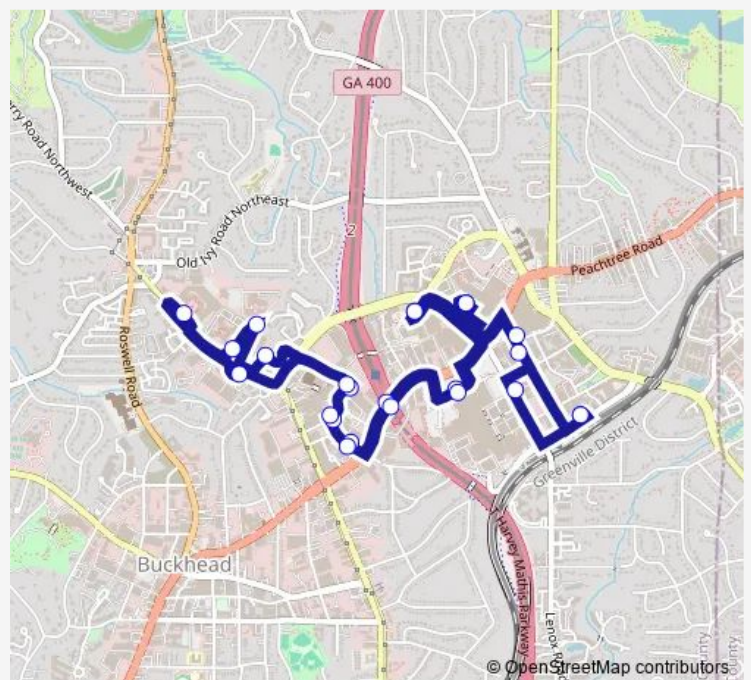

Piedmont Center 5-8

Piedmont Center 1-4

Securities Centre

Tower Place 200, The Meridian, Buckhead Grand, Buckhead Station Shopping Center

Tower Place 100, Courtyard by Marriott, Doubletree Hotel

**Route schedule**

Lenox Marta, Atlanta Plaza, Resurgens Plaza, Alexan Lenox — Lenox Marta, Atlanta Plaza, Resurgens Plaza, Alexan Lenox

Monday	06:35-18:46
Tuesday	06:35-18:46
Wednesday	06:35-18:46
Thursday	06:35-18:46
Friday	06:35-18:46
Saturday	—
Sunday	—

**Route info**

Direction: Lenox Marta, Atlanta Plaza, Resurgens Plaza, Alexan Lenox

Stops: 24

Trip Duration: 1 hour 0 min

Blue-Piedmont Lenox Line — buc Shuttle

The Grand Hyatt, Terminus, The Realm

Buckhead Marta rail, Mandarin Oriental Hotel, Westin Hotel, W Hotel, Peachtree Lenox Building, One Capital City Plaza, Atlanta Financial Center, 3344 Peachtree, Sovereign

Lenox Square Main Entrance, Lenox Towers

One Alliance Center, Two Alliance Center, Monarch Tower, Monarch Plaza

Phipps Plaza, Phipps Tower

The Pinnacle, Two Live Oak, One Live Oak, Lenox Marketplace (Target, Publix, Dick's)