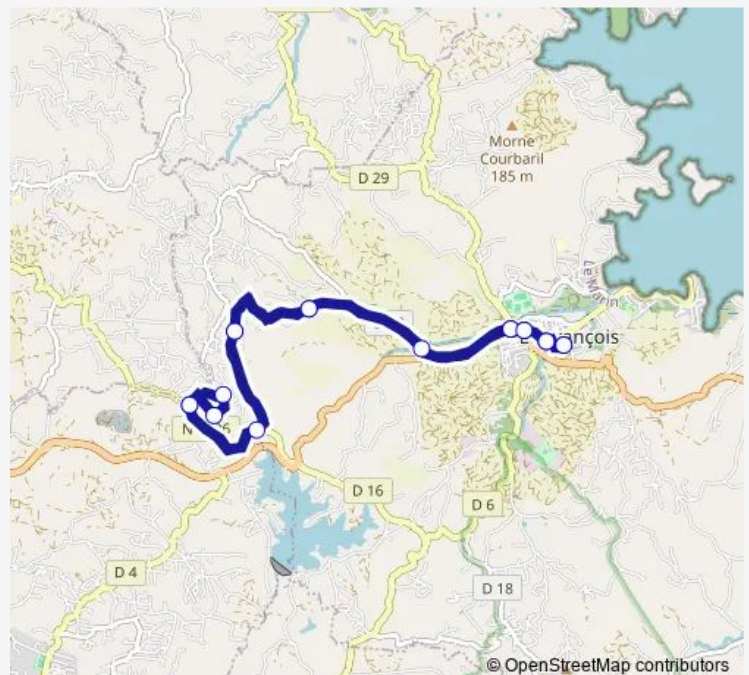

Direction

Le Francois - Gare routière — Le Francois - Gare routière

18 stops

[Open route schedule](#)

Le Francois - Gare routière

Le Francois - BNP/Cimetière/Marché

Le Francois - Centre Commercial

Le Francois - Rd Pt La Martienne (Dir : Ducos)

Le Francois - Bois Neuf

Le Francois - Desroses

Le Francois - Rd Pt La Martienne (Dir : Ducos)

Le Francois - Centre Commercial

Le Francois - BNP/Cimetière/Marché

Le Francois - Gare routière

Route schedule

Le Francois - Gare routière — Le Francois - Gare routière

Monday 05:30-18:45

Tuesday 05:30-18:45

Wednesday 05:30-18:45

Thursday 05:30-18:45

Friday 05:30-18:45

Saturday 05:30-13:30

Sunday 05:30-11:00

Route info

Direction: Le Francois - Gare routière

Stops: 18

Trip Duration: 0 hour 57 min

Ligne 59 Bus time schedules and route maps are available in an offline PDF at busmaps.com. Use the busmaps.com website to see live bus times, train schedule or subway schedule, and step-by-step directions for all public transit in Fort-de-France