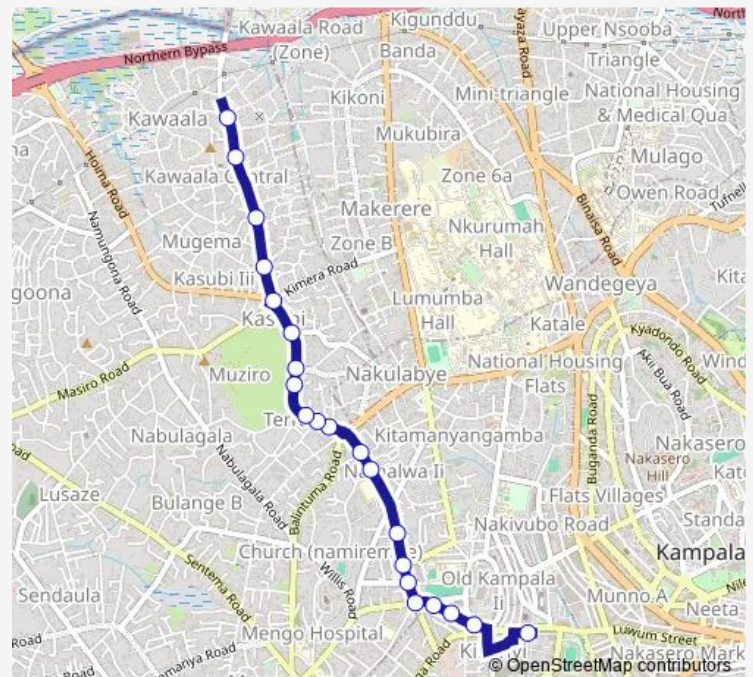

Bus Ka124 Kawaala Stage-Namirembe Park

[Go to website](#)

Direction

Namirembe Park — Kawala

21 stops

[Open route schedule](#)

Namirembe Park

Kobil Bakuli Stage

Jaguar Bus Terminal

Shell Fuel Station (Bakuli)

Bauli Stage

Hass Petro Station (Bakuli)

Bakuli

Horse Power Bukesa

Umeme Nankulabye

Arcos Inn

Total - Tusks (Nankulabye)

Elliot Bar

Pride Microfinance Nankulabye

Uap Insurance

Hoima Rd - Kiwuunya Church Rd Jct

Kasubi Tombs

Kobil Kasubi

Best Price Supermarket

Glory of Christ Church

Kawala Health Centre

Kawala

Route schedule

Namirembe Park — Kawala

Monday 06:30-19:00

Tuesday 06:30-19:00

Wednesday 06:30-19:00

Thursday 06:30-19:00

Friday 06:30-19:00

Saturday 06:30-19:00

Sunday 06:30-19:00

Route info

Direction: Namirembe Park

Stops: 21

Trip Duration: 0 hour 54 min

Ka124 — Kawaala Stage-Namirembe Park