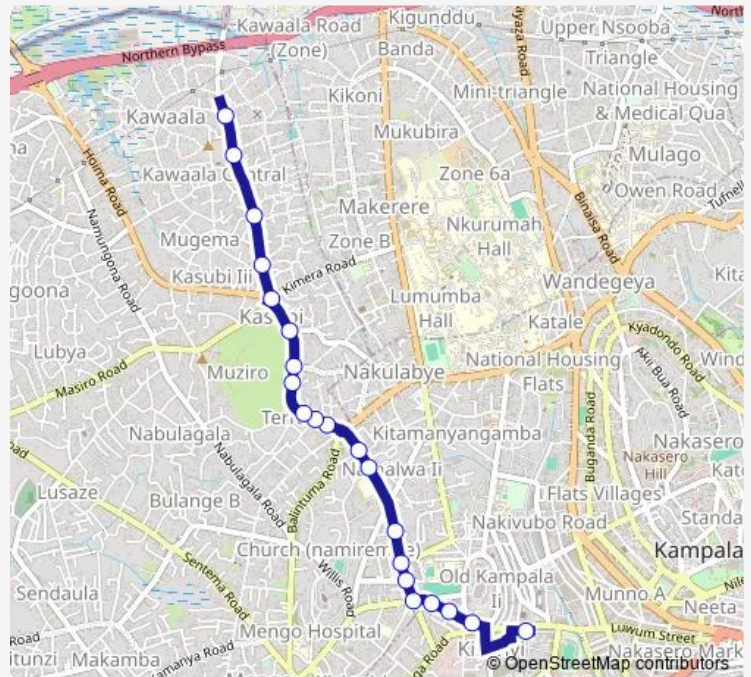

Bus KA124 Kawaala Stage-Namirembe Park

[Go to website](#)

Direction

Namirembe Park — Kawala

21 stops

[Open route schedule](#)

Namirembe Park

Kobil Bakuli Stage

Jaguar Bus Terminal

Shell Fuel Station (Bakuli)

Bauli Stage

Hass Petro Station (Bakuli)

Bakuli

Horse Power Bukesa

Umeme Nankulabye

Arcos Inn

Total - Tusks (Nankulabye)

Elliot Bar

Pride Microfinance Nankulabye

Uap Insurance

Hoima Rd - Kiwuunya Church Rd Jct

Kasubi Tombs

Kobil Kasubi

Best Price Supermarket

Glory of Christ Church

Kawala Health Centre

Kawala

Route schedule

Namirembe Park — Kawala

Monday 06:30-19:00

Tuesday 06:30-19:00

Wednesday 06:30-19:00

Thursday 06:30-19:00

Friday 06:30-19:00

Saturday 06:30-19:00

Sunday 06:30-19:00

Route info

Direction: Namirembe Park

Stops: 21

Trip Duration: 1 hour 7 min

KA124 — Kawaala Stage-Namirembe Park