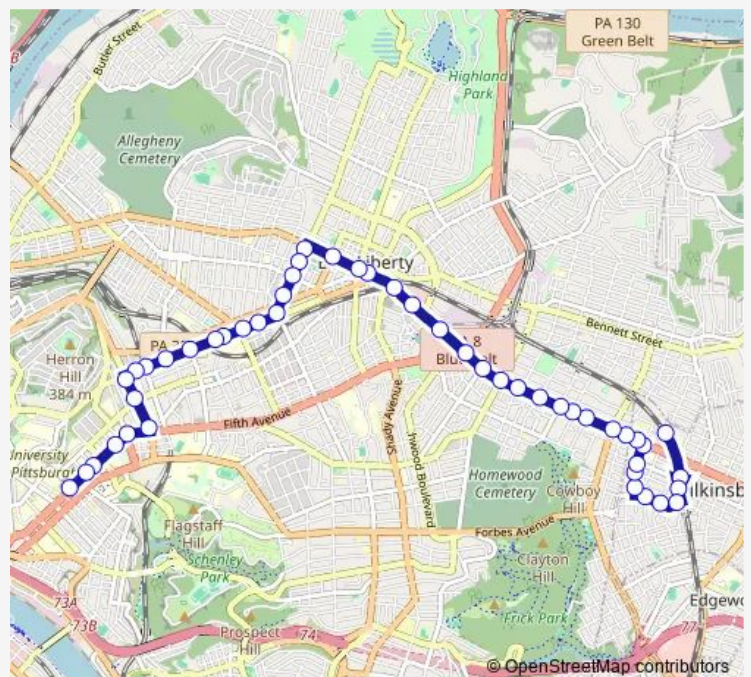

Thursday 04:32-00:44⁺¹

Friday 04:32-00:44⁺¹

Saturday 04:36-01:07⁺¹

Sunday 05:12-00:07⁺¹

Route info

Direction: East Busway + Wilkinsburg Station B

Stops: 48

Trip Duration: 0 hour 36 min

71c — Point Breeze

Penn AVE + Bakery Square

Penn AVE + Village OF Eastside Shopping Center

Penn AVE OPP Shady Ave

Penn AVE + Sheridan Ave

Penn AVE + Highland Ave

Penn AVE AT Euclid Ave

Negley AVE + Penn AVE Fs

Negley AVE + Coral St

Negley AVE + Friendship Ave

Negley AVE + #370 (Baum Blvd)

Negley AVE + Centre

Centre AVE + Graham

Centre AVE + Aiken

Centre AVE + Shadyside Hospital

Centre AVE + Cypress

Sunday 05:38-00:33⁺¹

Route info

Direction: Fifth AVE + Atwood St

Stops: 53

Trip Duration: 0 hour 32 min

Centre AVE + Negley (Market District)

Negley AVE + Baum

Negley AVE + Friendship Ave