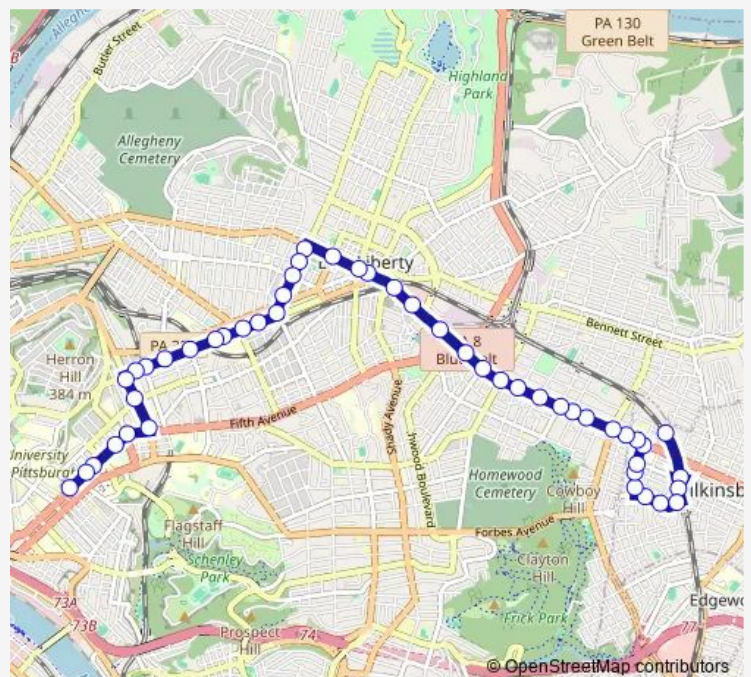

Thursday 04:33-00:45⁺¹

Friday 04:33-00:45⁺¹

Saturday 04:36-01:07⁺¹

Sunday 05:12-00:07⁺¹

Route info

Direction: East Busway + Wilkinsburg Station B

Stops: 48

Trip Duration: 0 hour 37 min

71C — Point Breeze

Penn AVE + Bakery Square

Penn AVE + Village OF Eastside Shpg Ctr

PENN AVE OPP SHADY AVE

Penn AVE + Sheridan Ave

Penn AVE + Highland Ave

PENN AVE AT EUCLID AVE

Negley AVE + Penn AVE Fs

Negley AVE + Coral St

Negley AVE + Friendship Ave

Negley AVE + #370 (Baum Blvd)

Negley AVE + Centre

Centre AVE + Graham

Centre AVE + Aiken

Centre AVE + Shadyside Hospital

Centre AVE + Cypress

Sunday 05:38-00:33⁺¹

Route info

Direction: Fifth AVE + Atwood St

Stops: 53

Trip Duration: 0 hour 40 min

Centre AVE + Negley (Market District)

Negley AVE + Baum

Negley AVE + Friendship Ave