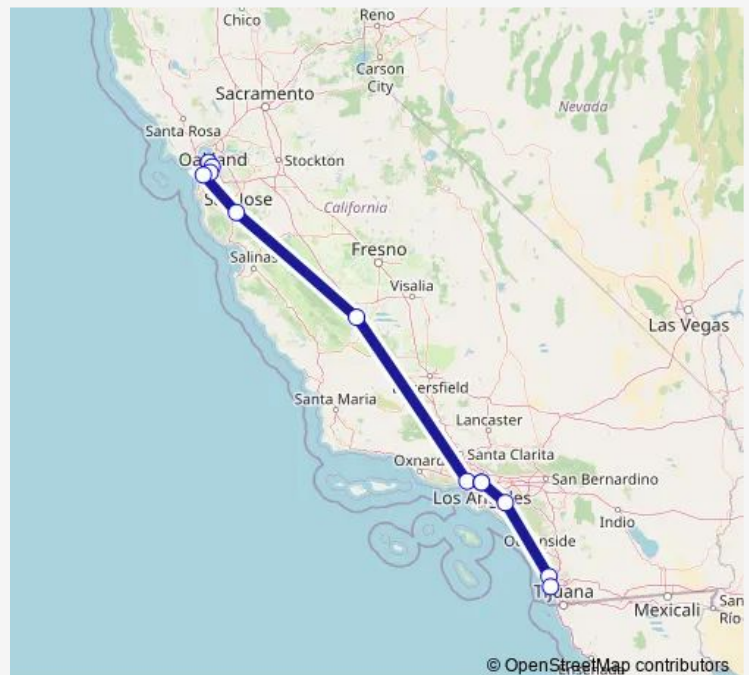

Berkeley (Crescent Lawn - University of California, Berkeley)

El Cerrito del Norte Bart

Route schedule

San Diego (Old Town-Flixbus) — El Cerrito del Norte Bart

Monday 03:35-04:35

Tuesday 03:35-04:35

Wednesday 03:35-04:35

Thursday 03:35-04:35

Friday 03:35-04:35

Saturday 03:35-04:35

Sunday 03:35-04:35

Route info

Direction: San Diego (Old Town-Flixbus)

Stops: 11

Trip Duration: 11 hour 55 min

Flixbus N2003 — San Francisco - Los Angeles - San Diego

Direction

El Cerrito del Norte Bart — San Diego (Old Town-Flixbus)

11 stops

[Open route schedule](#)

El Cerrito del Norte Bart

Berkeley (Crescent Lawn - University of California, Berkeley)

San Diego (Old Town-Flixbus)

Route schedule

El Cerrito del Norte Bart — San Diego (Old Town-Flixbus)

Monday 03:40-04:40

Tuesday 03:40-04:40

Wednesday 03:40-04:40

Thursday 03:40-04:40

Friday 03:40-04:40