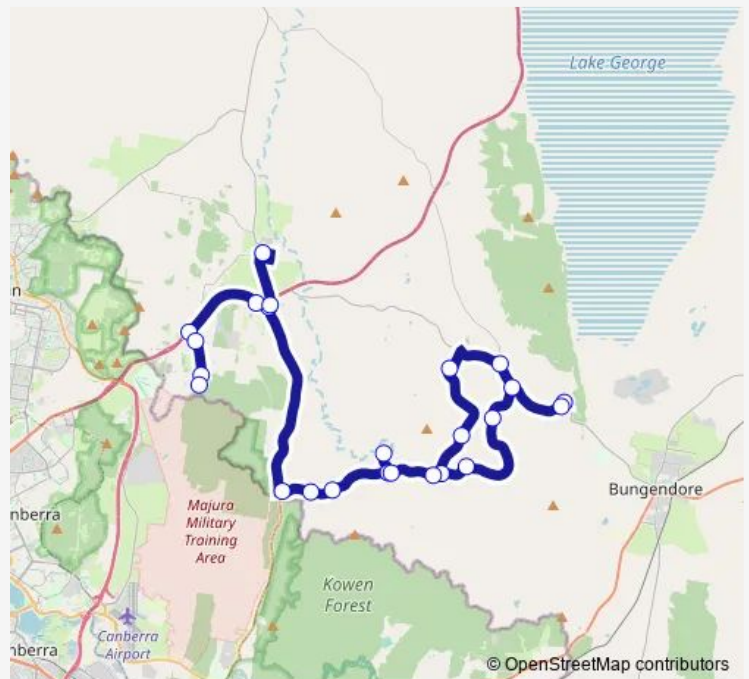

Norton Rd Before Wirreanda Rd

Norton Rd Opp Merino Vale Dr

Norton Rd At Poppet Rd

Norton Rd Opp Campbell Pl

Route schedule

Federal Highway Service Rd Opp Bidges Rd — Sutton Public School, Victoria St

Monday	07:45
Tuesday	07:45
Wednesday	07:45
Thursday	07:45
Friday	07:45
Saturday	—
Sunday	—

Route info

Direction: Federal Highway Service Rd Opp Bidges Rd

Stops: 25

Trip Duration: 1 hour 25 min

S262 — Sutton Primary to Sutton Cnr Federal Hwy Service Rd and Bidges Rd

Federal Highway Service Rd After Sutton Rd

Federal Hwy Service Rd Before Goolabri Dr

Cartwright Av Turnaround

Sutton Rd After Federal Hwy Service Rd

Sutton Public School, Victoria St

Direction

Sutton Public School, Victoria St — Bidges Rd Turnaround

Thursday 15:20

Friday 15:20

Saturday —

Sunday —

Route info

Direction: Sutton Public School, Victoria St

Stops: 24

Trip Duration: 1 hour 15 min