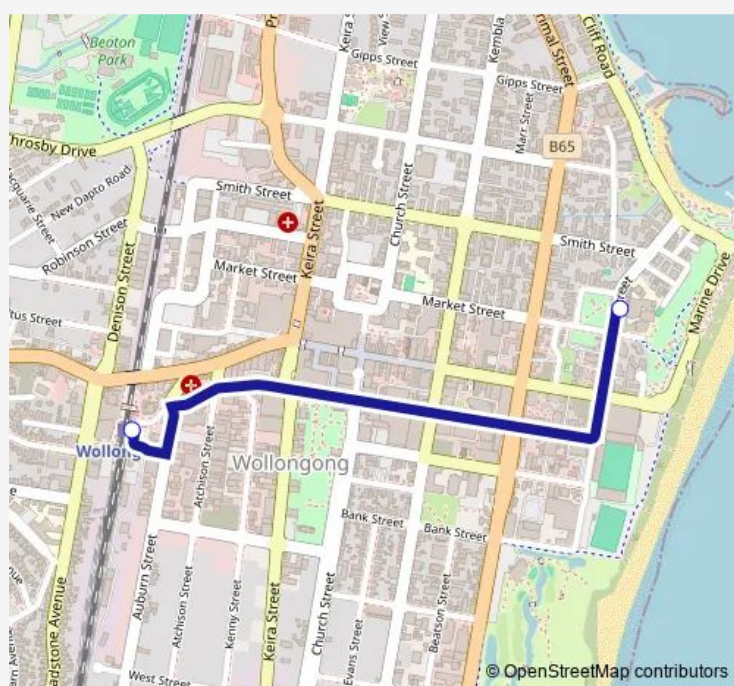

School Bus S262 St Marys College to Wollongong Station

[Go to website](#)

Direction

St Mary Star Of The Sea College, Harbour St — Wollongong Station, Station St

2 stops

[Open route schedule](#)

St Mary Star Of The Sea College, Harbour St

Wollongong Station, Station St

Route schedule

St Mary Star Of The Sea College, Harbour St — Wollongong Station, Station St

Monday	15:25
Tuesday	15:25
Wednesday	15:25
Thursday	15:25
Friday	15:25
Saturday	—
Sunday	—

Route info

Direction: St Mary Star Of The Sea College, Harbour St

Stops: 2

Trip Duration: 0 hour 7 min

S262 School Bus time schedules and route maps are available in an offline PDF at busmaps.com. Use the busmaps.com website to see live bus times, train schedule or subway schedule, and step-by-step directions for all public transit in Wollongong