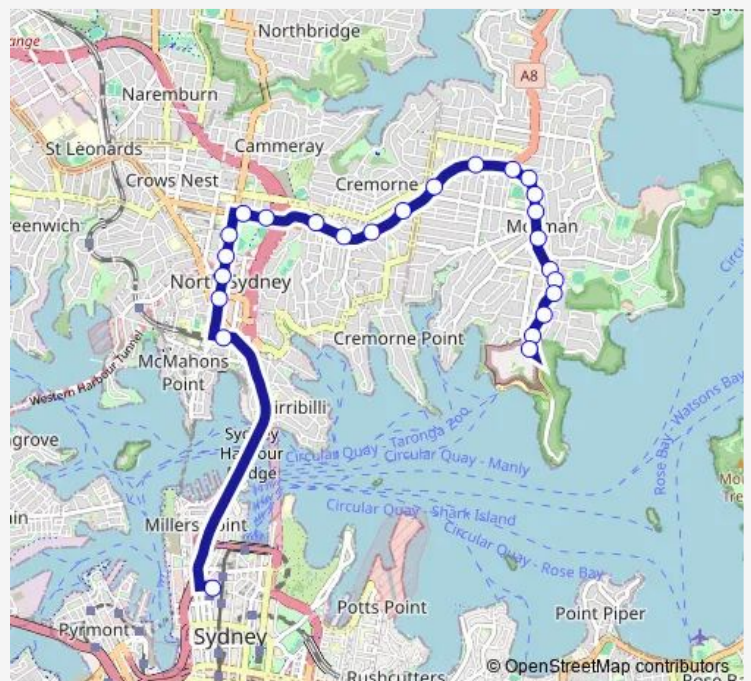

Bradleys Head Rd At King Max St

### Route schedule

Wynyard Station, Carrington St, Stand A — Taronga Zoo, Bradleys Head Rd

Monday	05:46-00:19 <sup>+1</sup>
Tuesday	05:46-00:19 <sup>+1</sup>
Wednesday	05:46-00:19 <sup>+1</sup>
Thursday	05:46-00:19 <sup>+1</sup>
Friday	05:46-00:19 <sup>+1</sup>
Saturday	06:44-23:14
Sunday	06:44-23:42

### Route info

Direction: Wynyard Station, Carrington St, Stand A

Stops: 25

Trip Duration: 0 hour 26 min

Bradleys Head Rd Opp Blessed Sacrament Church

Bradleys Head Rd Opp Union St

Bradleys Head Rd At Thompson St

Bradleys Head Rd Opp Whiting Beach Rd

Taronga Zoo, Bradleys Head Rd