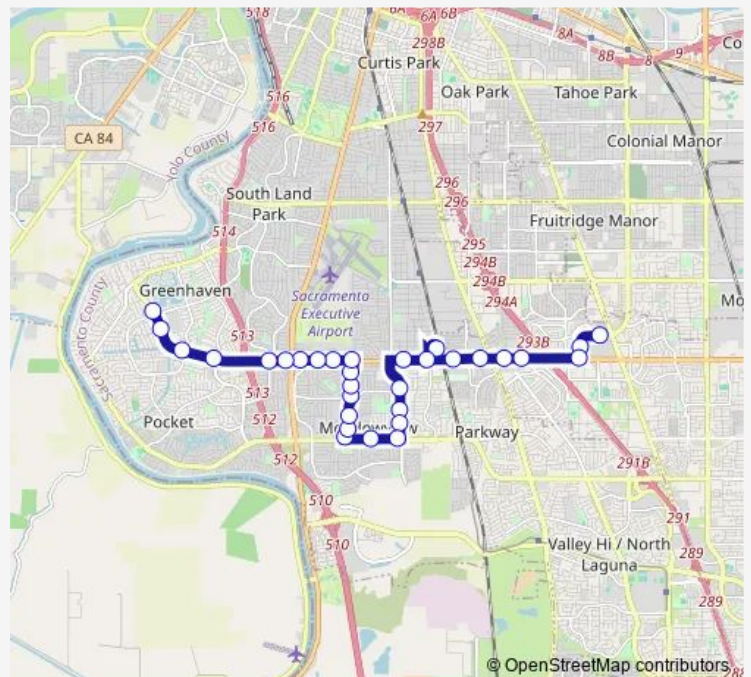

Florin RD & Bowling DR (Wb)

Florin RD & Franklin Blvd (Wb)

Florin RD & W Serenity DR (Wb)

Florin RD & Indian LN LRT (Nb)

Florin RD & Indian LN (Wb)

Florin RD & Woodbine AVE (Wb)

24th ST & 68th AVE (Sb)

24th ST & Matson DR (Sb)

21st ST & 65th AVE (Nb)

### Route schedule

65th ST & SKY Pkwy (Wb) — Florin RD & Gloria DR (Nb)

Monday 07:38

Tuesday 07:38

Wednesday 07:38

Thursday 07:38

Friday 07:38

Saturday —

### Route info

Direction: 65th ST & SKY Pkwy (Wb)

Stops: 31

Trip Duration: 0 hour 39 min

247 — 21st ST - Florin Rd

Florin RD & 21st ST (Wb)

Florin RD & Cromwell WAY (Wb)

Florin RD & 17th ST (Wb)