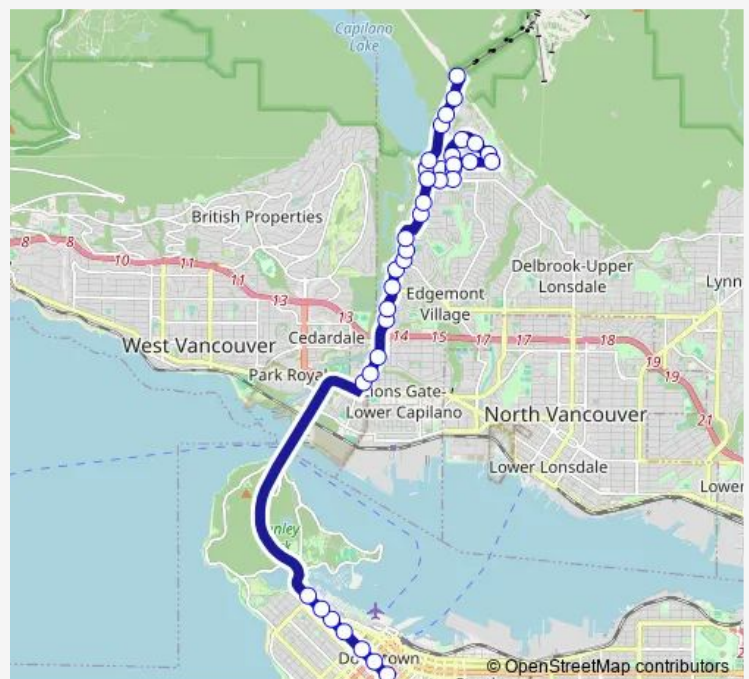

Northbound Capilano Rd @ Mt Crown Rd

Northbound Capilano Rd @ Eldon Rd

Northbound Capilano Rd @ Edgewood Rd

Northbound Capilano Rd @ Handsworth Rd

Northbound Capilano Rd @ Montroyal Blvd

Eastbound Clements Ave @ Capilano Rd

### Route schedule

Westbound W Georgia St @ Homer St — Grouse Mountain Mountain @ Skyride

Monday 07:38-18:16

Tuesday 07:38-18:16

Wednesday 07:38-18:16

Thursday 07:38-18:16

Friday 07:38-18:16

Saturday —

### Route info

Direction: Westbound W Georgia St @ Homer St

Stops: 38

Trip Duration: 0 hour 38 min

247 — Grouse Mountain Mountain/Downtown

Eastbound Clements Ave @ 1000 Block

Eastbound Clements Ave @ Cliffridge Ave