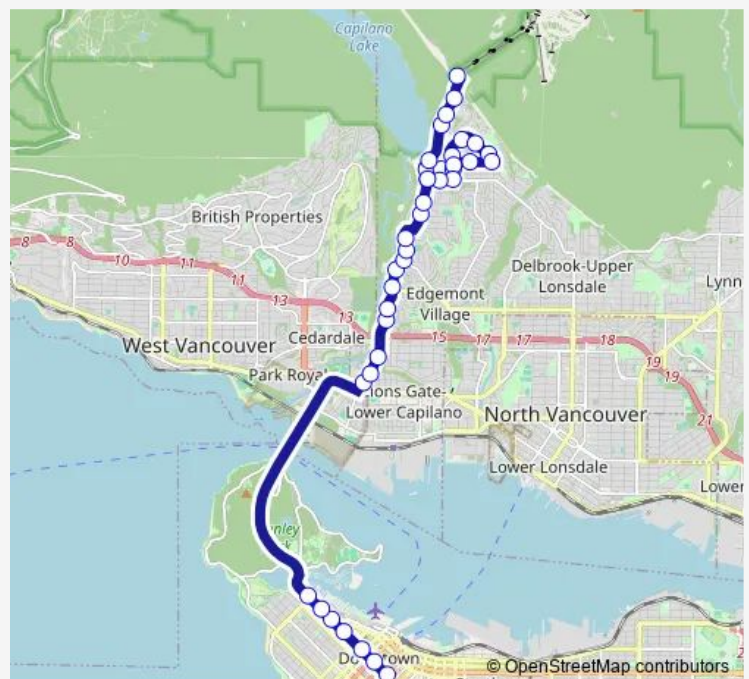

Northbound Capilano Rd @ Mt Crown Rd

Northbound Capilano Rd @ Eldon Rd

Northbound Capilano Rd @ Edgewood Rd

Northbound Capilano Rd @ Handsworth Rd

Northbound Capilano Rd @ Montroyal Blvd

Eastbound Clements Ave @ Capilano Rd

### Route schedule

Westbound W Georgia St @ Homer St — Grouse Mountain Mountain @ Skyride

Monday	07:38-18:16
Tuesday	07:38-18:16
Wednesday	07:38-18:16
Thursday	07:38-18:16
Friday	07:38-18:16
Saturday	—
Sunday	—

### Route info

Direction: Westbound W Georgia St @ Homer St

Stops: 38

Trip Duration: 0 hour 36 min

247 — Grouse Mountain Mountain/Downtown

Eastbound Clements Ave @ 1000 Block

Eastbound Clements Ave @ Cliffridge Ave