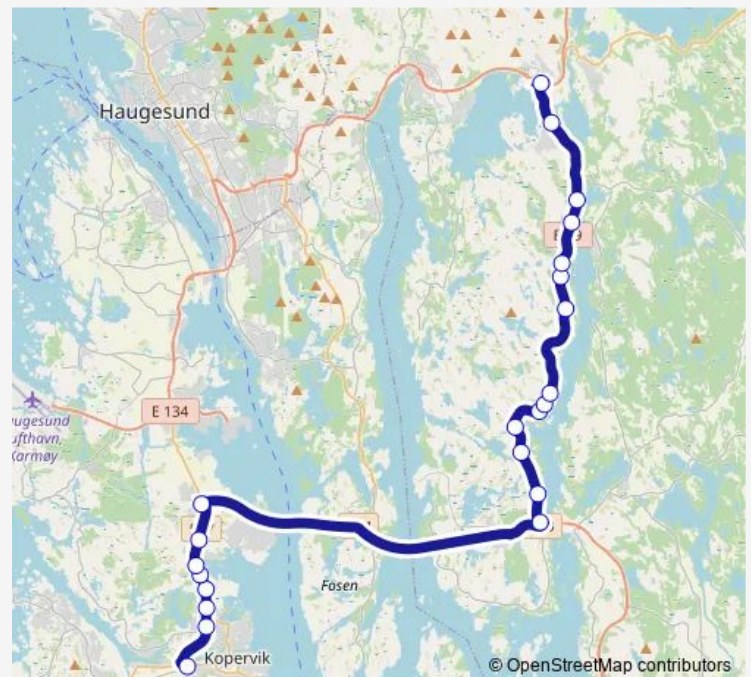

### Route info

Direction: Kopervik vgs.

Stops: 22

Trip Duration: 0 hour 30 min

■ 247

BusMaps