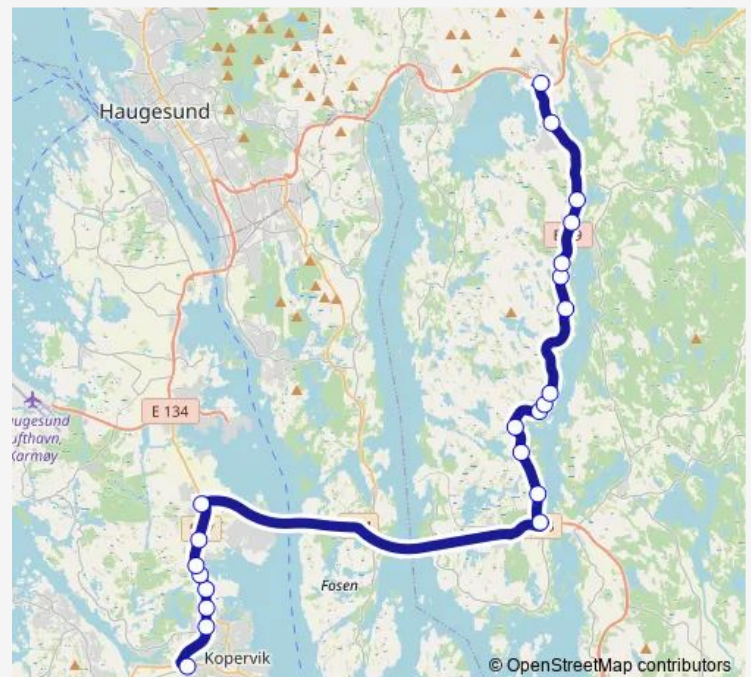

### Route info

Direction: Kopervik vgs.

Stops: 22

Trip Duration: 0 hour 30 min

■ 247

BusMaps