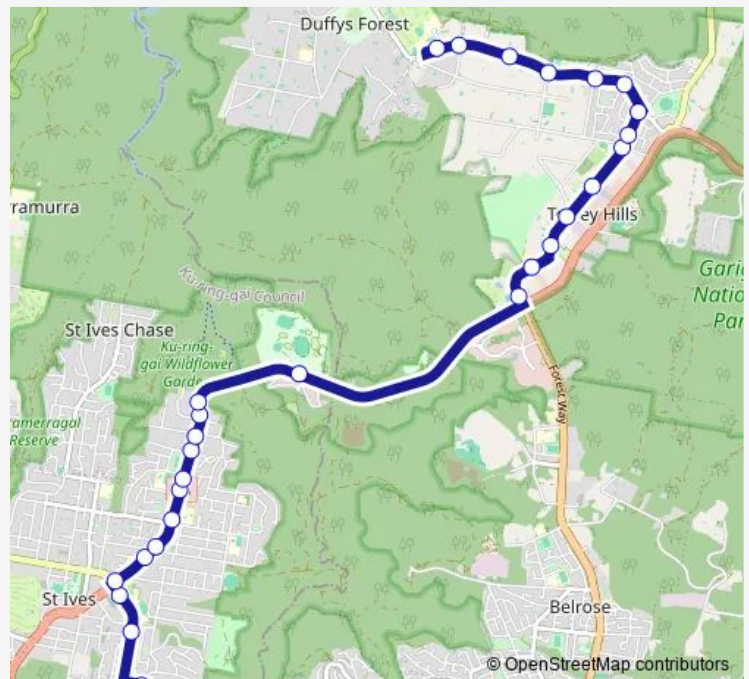

School Bus 247 St Ives HS to Sydney Japanese International School

[Go to website](#)

Direction

St Ives High School, Yarrabung Rd — Sydney Japanese School

29 stops

[Open route schedule](#)

- St Ives High School, Yarrabung Rd
- Yarrabung Rd At Torokina Av
- Horace St Before Stanley St
- Link Rd Opp Corpus Christi Catholic Primary School
- Mona Vale Rd At Link Rd
- Mona Vale Rd At Garrick Rd
- Mona Vale Rd At Douglas St
- Mona Vale Rd Opp Brigidine College
- St Ives Preparatory School, Mona Vale Rd
- Mona Vale Rd Before Mawson St
- Mona Vale Rd At Palm St
- Mona Vale Rd At Kitchener St
- Mona Vale Rd After Richmond Av
- Ku-Ring-Gai Wildflower Gardens, Mona Vale Rd
- St Ives Showground, Mona Vale Rd
- Myoora Rd After Mona Vale Rd
- Forestville Montessori School, Myoora Rd
- 11 Myoora Rd
- Myoora Rd Before Aumuna Rd
- German International School Sydney, Myoora Rd

Route schedule

St Ives High School, Yarrabung Rd — Sydney Japanese School

Monday	15:20
Tuesday	15:20
Wednesday	15:20
Thursday	15:20
Friday	15:20
Saturday	—
Sunday	—

Route info

Direction: St Ives High School, Yarrabung Rd

Stops: 29

Trip Duration: 0 hour 28 min

247 — St Ives HS to Sydney Japanese International School

Terrey Hills Public School, Myoora Rd

Myoora Rd After Terrigal Rd

Myoora Rd Before Booralie Rd

Booralie Rd Opp Terrey Hills Nursing Home

Booralie Rd Opp Burruga Av

Booralie Rd At Kallaroo Rd

103 Booralie Rd

Booralie Rd At Kulgoa Cres

Sydney Japanese School

247 School Bus time schedules and route maps are available in an offline PDF at busmaps.com. Use the busmaps.com website to see live bus times, train schedule or subway schedule, and step-by-step directions for all public transit in Sydney