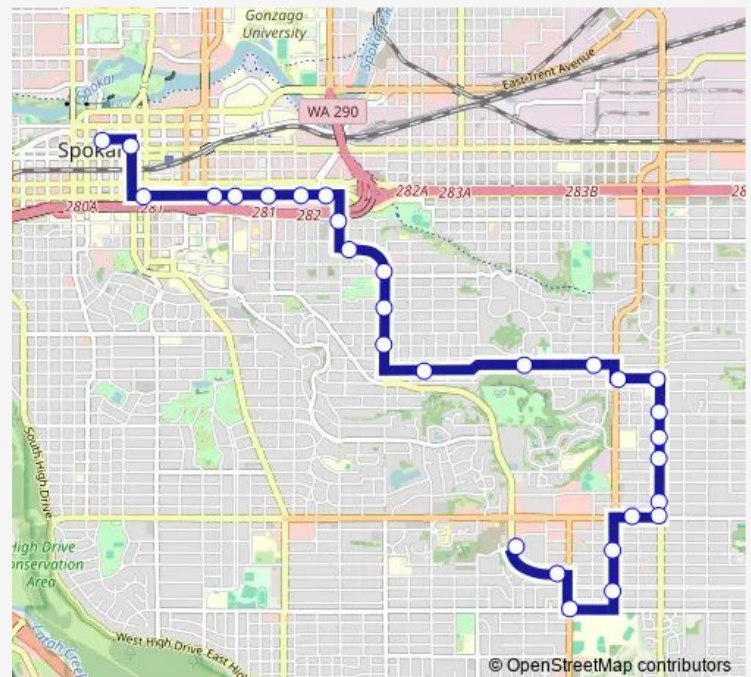

Perry @ 8th

Newark @ Richard Allen Ct

Arthur @ 5th

Route schedule

South Hill Park & Ride Bay 4 — Plaza Bay 13

Monday 14:36-17:39

Tuesday 14:36-17:39

Wednesday 14:36-17:39

Thursday 14:36-17:39

Friday 14:36-17:39

Saturday —

Sunday —

Route info

Direction: South Hill Park & Ride Bay 4

Stops: 29

Trip Duration: 0 hour 27 min

Plaza Bay 13

Direction

Plaza Bay 3 — South Hill Park & Ride Bay 4

29 stops

[Open route schedule](#)

Plaza Bay 3

Stevens @ Sprague

3rd @ Washington

Monday 06:28-08:13

Tuesday 06:28-08:13

Wednesday 06:28-08:13

Thursday 06:28-08:13

Friday 06:28-08:13

Saturday —

Sunday —

Route info