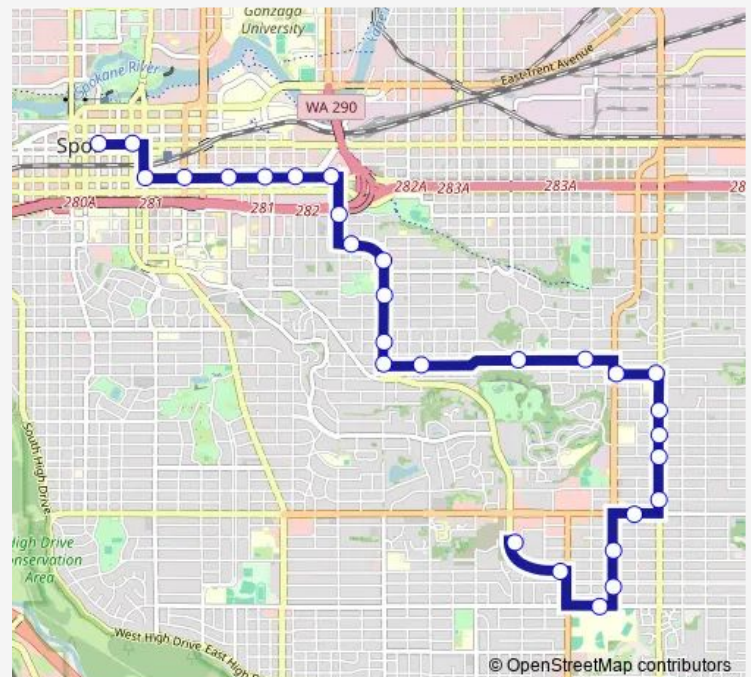

### Route schedule

South Hill Park & Ride Bay 4 — Plaza Bay 13

Monday 14:36-17:39

Tuesday 14:36-17:39

Wednesday 14:36-17:39

Thursday 14:36-17:39

Friday 14:36-17:39

Saturday —

### Route info

Direction: South Hill Park & Ride Bay 4

Stops: 29

Trip Duration: 0 hour 31 min

247 — Lincoln Park/Ferris

BusMaps

2nd @ Arthur

2nd @ Hatch

## Direction

Plaza Bay 3 — South Hill Park & Ride Bay 4

29 stops

[Open route schedule](#)

Plaza Bay 3

Stevens @ Sprague

3rd @ Washington

3rd & Pine