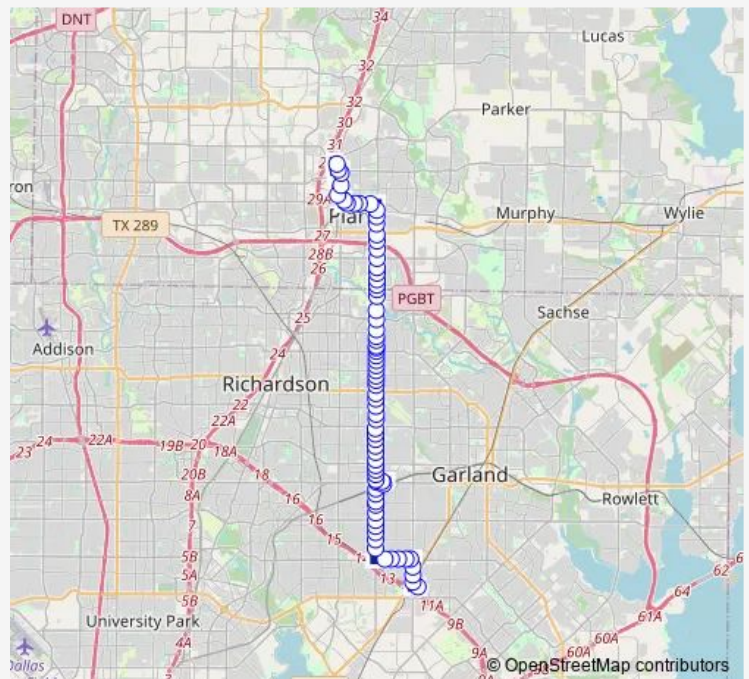

Jupiter @ Forest - N - Mb

Forest @ Jupiter - E - Fs

Forest @ Barnes - E - Ns

Route schedule

South Garland Tc — Parker Road Station

Monday 04:00-24:00

Tuesday 04:00-24:00

Wednesday 04:00-24:00

Thursday 04:00-24:00

Friday 04:00-24:00

Saturday 05:00-24:00

Sunday 05:00-24:00

Route info

Direction: South Garland Tc

Stops: 76

Trip Duration: 1 hour 2 min