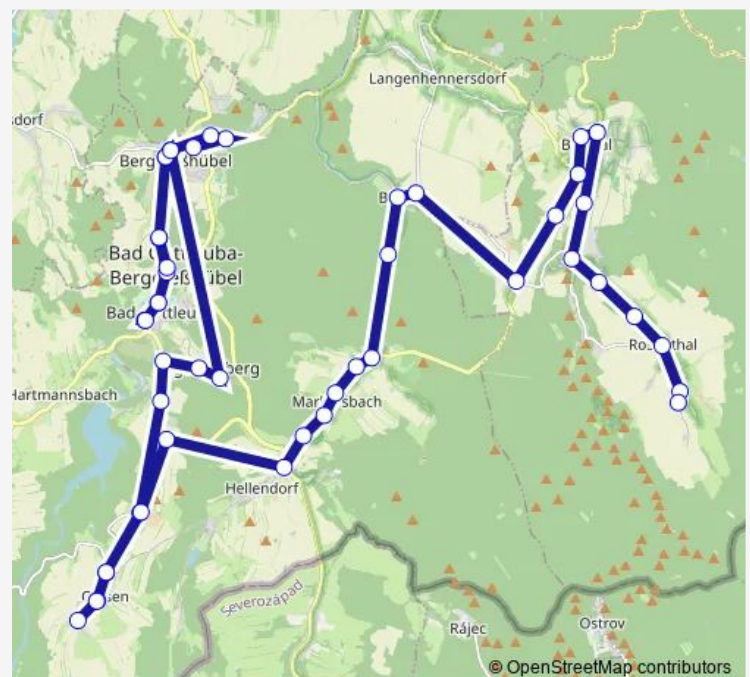

Direction

Berggießhübel Torbogenhaus — Rosenthal Mühlsteig

41 stops

[Open route schedule](#)

Berggießhübel Torbogenhaus

Berggießhübel Untere Siedlung

Berggießh. An der Ladengalerie

Berggießhübel Kurhaus

Berggießhübel Cafe Kühn

Bad Gottleuba Giesenstein

Bad Gottleuba Kolibri

Bad Gottleuba Gesundheitspark

Bad Gottleuba Hackebeilstr.

Bad Gottleuba Schule

Bad Gottleuba Friedhof

Bad Gottleuba Abzw Talsperre

Oelsen Viehanlage

Oelsen Ortsanfang

Oelsen Ortsmitte

Oelsen Wendeplatz

Oelsen Ortsmitte

Oelsen Ortsanfang

Oelsen Viehanlage

Bad Gottleuba Hellendorfer Str

Hellendorf Dorfplatz

Route schedule

Berggießhübel Torbogenhaus — Rosenthal Mühlsteig

Monday 05:49-17:11

Tuesday 05:49-17:11

Wednesday 05:49-17:11

Thursday 05:49-17:11

Friday 05:49-17:11

Saturday —

Sunday —

Route info

Direction: Berggießhübel Torbogenhaus

Stops: 41

Trip Duration: 1 hour 3 min