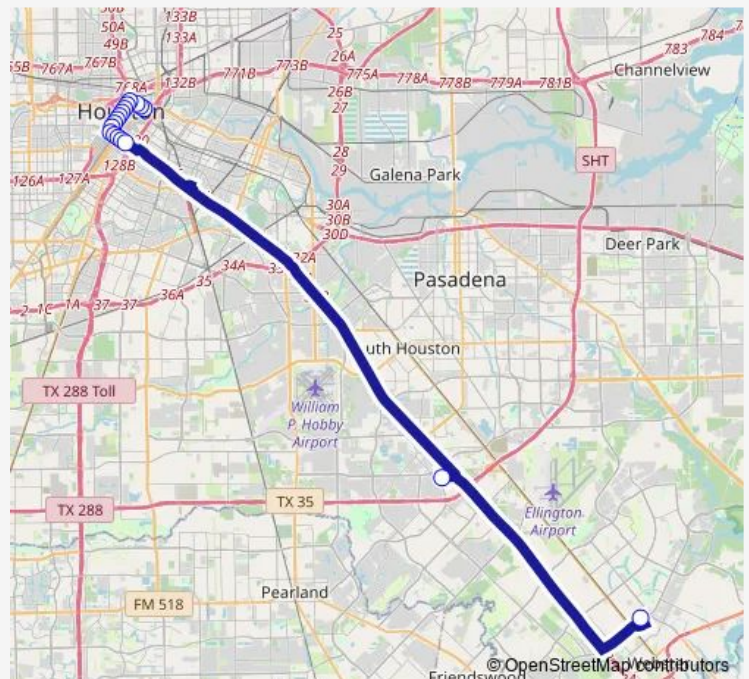

Milam St @ Jefferson St

Pierce St @ Travis St

Pierce St @ Fannin St

Pierce St @ Caroline St

Pierce St @ La Branch St

Pierce St @ Jackson St

Fuqua Park & Ride

Bay Area Park & Ride

Route schedule

Congress St @ La Branch St — Bay Area Park & Ride

Monday 05:52-19:05

Tuesday 05:52-19:05

Wednesday 05:52-19:05

Thursday 05:52-19:05

Friday 05:52-19:05

Saturday —

Sunday —

Route info

Direction: Congress St @ La Branch St

Stops: 18

Trip Duration: 0 hour 49 min

247 — Fuqua / Bay Area P&R

Direction

Bay Area Park & Ride — Congress St @ La Branch St

20 stops

[Open route schedule](#)

Bay Area Park & Ride

Fuqua Park & Ride

St Joseph Pkwy @ La Branch St

St Joseph Pkwy @ Caroline St

St Joseph Pkwy @ Fannin St

St Joseph Pkwy @ Travis St