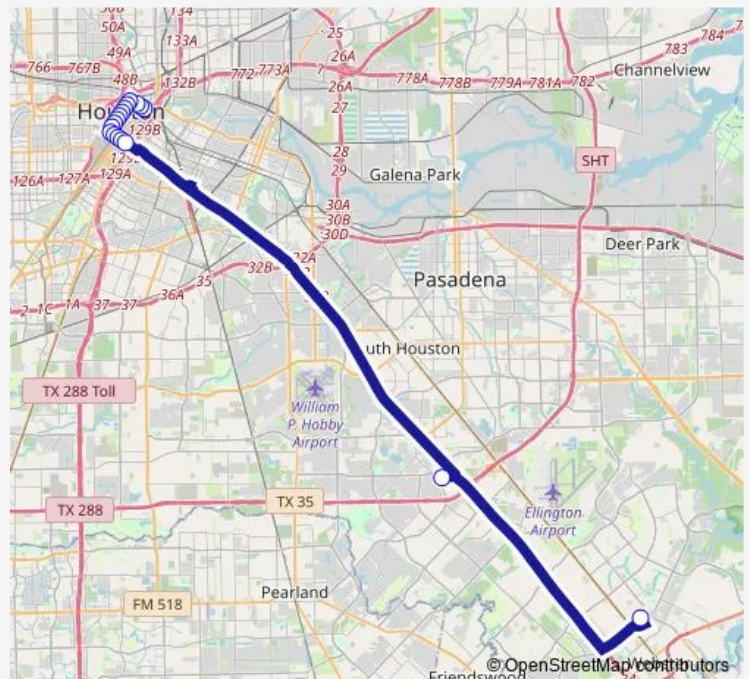

Milam St @ Jefferson St

Pierce St @ Travis St

Pierce St @ Fannin St

Pierce St @ Caroline St

Pierce St @ La Branch St

Pierce St @ Jackson St

Fuqua Park & Ride

Bay Area Park & Ride

Route schedule

Congress St @ La Branch St — Bay Area Park & Ride

Monday 05:52-19:05

Tuesday 05:52-19:05

Wednesday 05:52-19:05

Thursday 05:52-19:05

Friday 05:52-19:05

Saturday —

Sunday —

Route info

Direction: Congress St @ La Branch St

Stops: 18

Trip Duration: 0 hour 44 min

247 — Fuqua / Bay Area P&R

Direction

Bay Area Park & Ride — Congress St @ La Branch St

20 stops

[Open route schedule](#)

Bay Area Park & Ride

Fuqua Park & Ride

St Joseph Pkwy @ La Branch St

St Joseph Pkwy @ Caroline St

St Joseph Pkwy @ Fannin St

St Joseph Pkwy @ Travis St