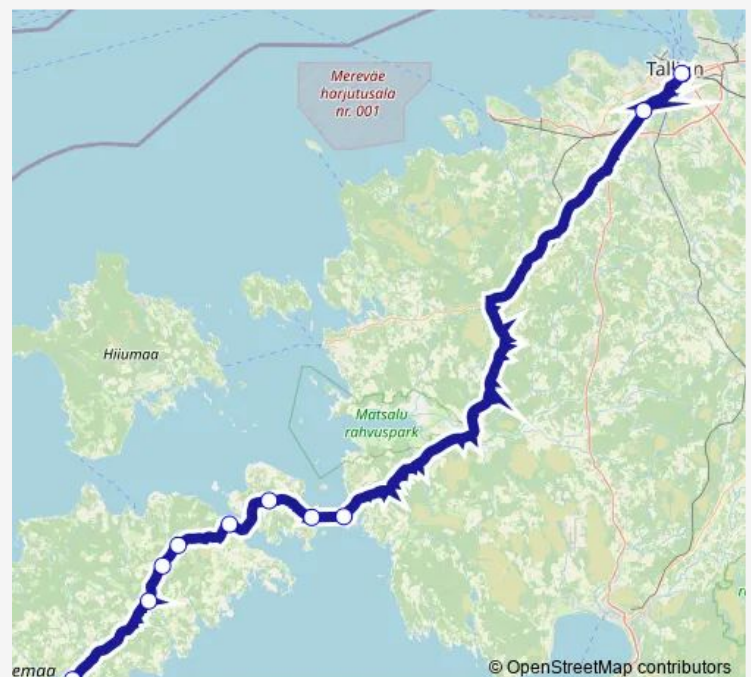

Monday 07:15

Tuesday —

Wednesday —

Thursday 07:15

Friday 07:15

Saturday —

Sunday —

Route info

Direction: Kuressaare

Stops: 10

Trip Duration: 3 hour 45 min

Direction

Tallinna bussijaam — Kuressaare

10 stops

[Open route schedule](#)

Tallinna bussijaam