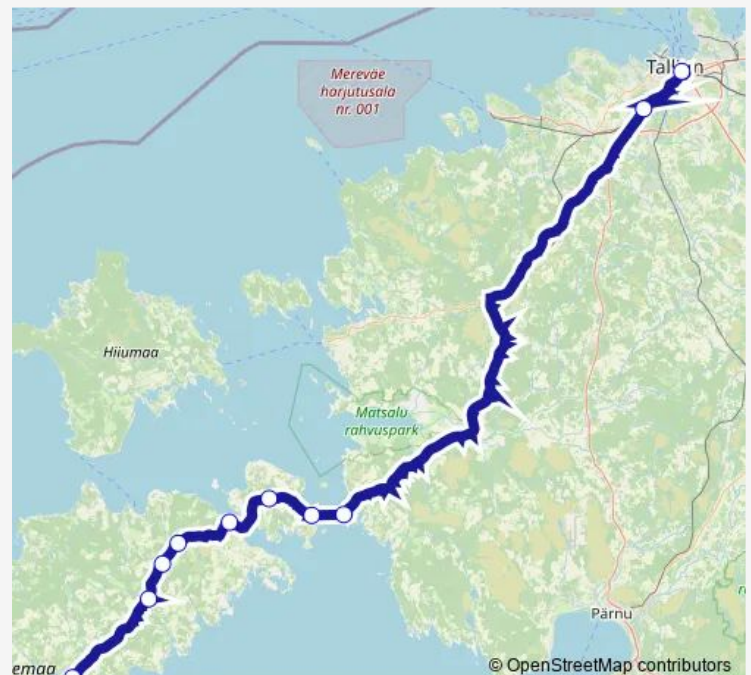

Monday 07:15

Tuesday —

Wednesday —

Thursday 07:15

Friday 07:15

Saturday —

Sunday —

Route info

Direction: Kuressaare

Stops: 10

Trip Duration: 3 hour 45 min

Direction

Tallinna bussijaam — Kuressaare

10 stops

[Open route schedule](#)

Tallinna bussijaam