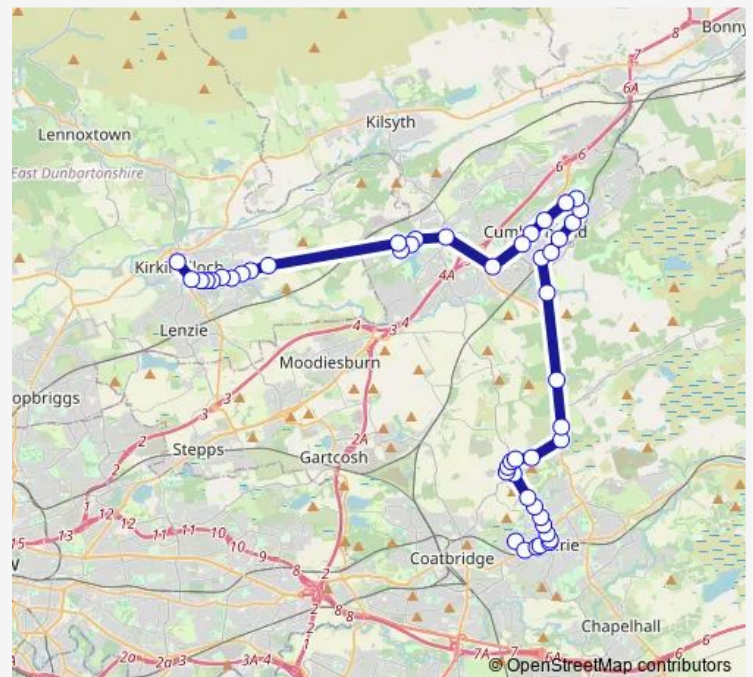

### Direction

Monklands General Hospital — Rochdale Place

47 stops

[Open route schedule](#)

Monklands General Hospital

Ralston Street

Queen Victoria Street

Bell Street

### Route schedule

Monklands General Hospital — Rochdale Place

Monday 18:00

Tuesday 18:00

Wednesday 18:00

Thursday 18:00

Friday 18:00

Saturday 06:15-17:15

### Route info

Direction: Monklands General Hospital

Stops: 47

Trip Duration: 0 hour 58 min

■ 247

Broomlands Road

Cumbernauld Station

Millcroft Road

## Route info

Direction: Rochdale Place

Stops: 47

Trip Duration: 0 hour 58 min

Cumbernauld Station

Broomlands Road

Blairlinn Roundabout

Old Biggar Road