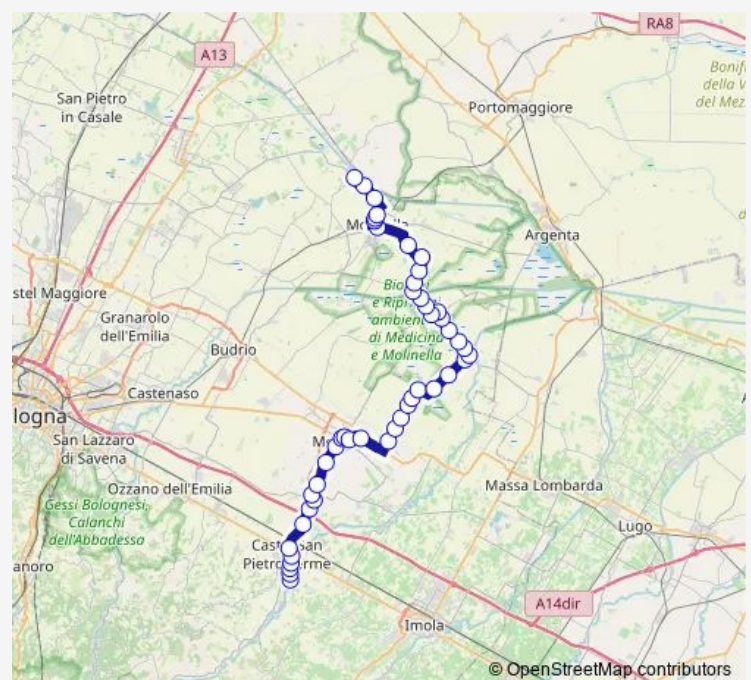

Route schedule

Castel S.Pietro T.Parcheggio Piscina — Medicina Stazione

Monday 13:35-14:35

Tuesday 13:35-14:35

Wednesday 13:35-14:35

Thursday 13:35-14:35

Friday 13:35-14:35

Saturday —

Sunday —

Route info

Direction: Castel S.Pietro T.Parcheggio Piscina

Stops: 17

Trip Duration: 0 hour 29 min

Direction

Medicina SAN Carlo — Imola Autostazione

28 stops