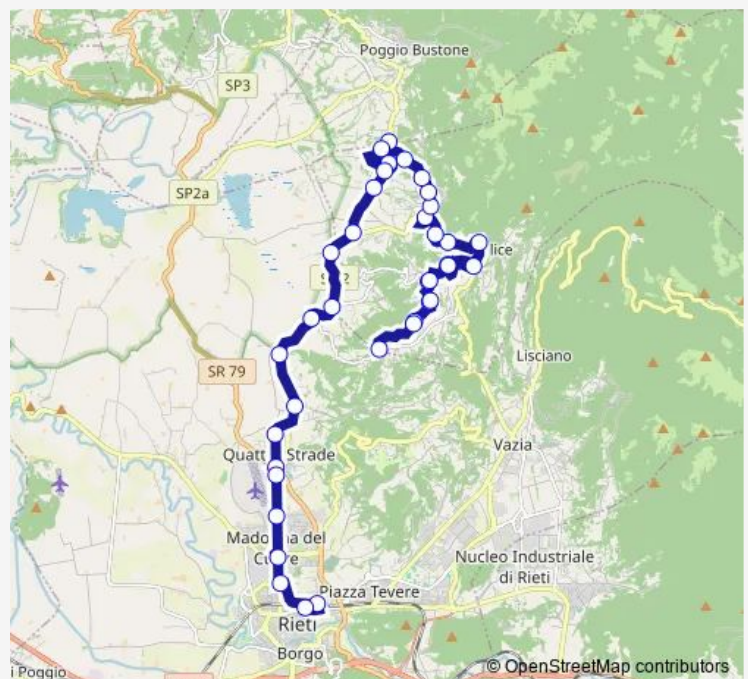

Wednesday 07:10

Thursday 07:10

Friday 07:10

Saturday —

Sunday —

Route info

Direction: Cantalice | Castello # f9452

Stops: 37

Trip Duration: 0 hour 38 min

Cantalice - Rieti # Ri56d

Cantalice | Via Gramsci Via Collemare # f9663

Cantalice | Campo Sportivo # f9664

Cantalice | Fantauzzi # f9665

Cantalice | Lasca # f9666

Cantalice | Santa Margherita # f9667