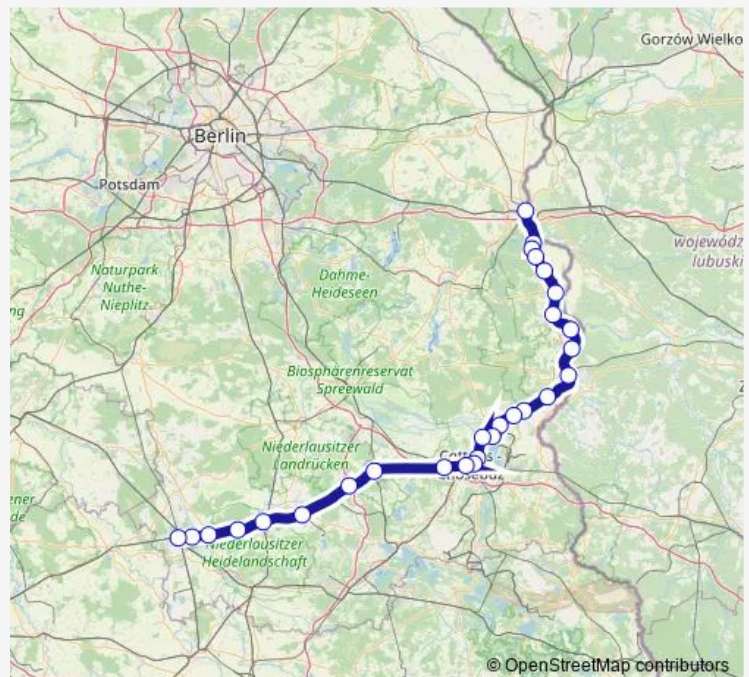

Saturday 23:22

Sunday 23:22

Route info

Direction: Frankfurt (Oder), Bahnhof

Stops: 19

Trip Duration: 1 hour 20 min

■ RB43

Direction