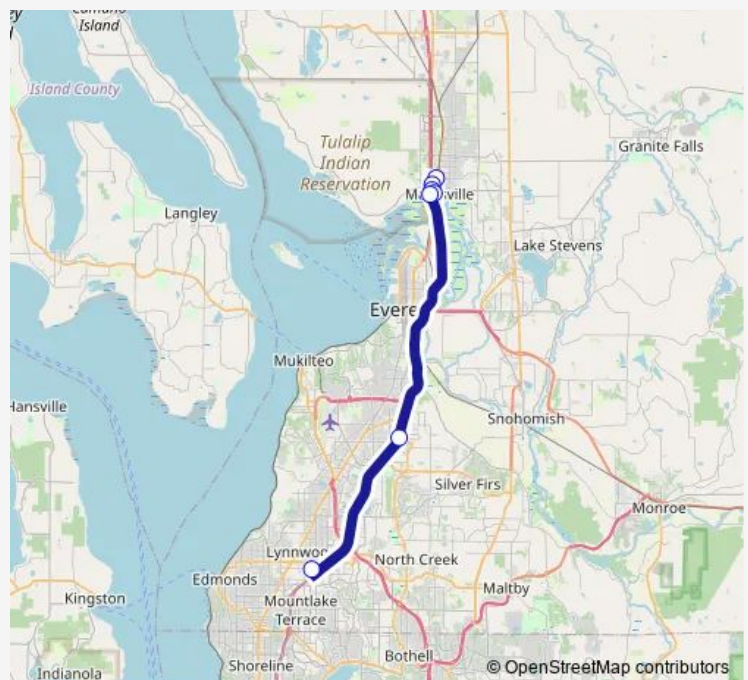

Bus 904 Marysville - Lynnwood City Center Station

[Go to website](#)

Direction

Marysville at Cedar and Grove Park & Ride Bay 2 —
Lynnwood City Center Station Bay A7

7 stops

[Open route schedule](#)

Marysville at Cedar and Grove Park & Ride Bay 2

10th St & Ash Ave

Marysville Ash Ave Park & Ride Bay 1

4th St & Beach Ave

I-5 & Marine Dr NE Flyer Stop

South Everett Fwy Station Bay 3

Lynnwood City Center Station Bay A7

Route schedule

Marysville at Cedar and Grove Park & Ride Bay 2 —
Lynnwood City Center Station Bay A7

Monday	04:11-09:11
Tuesday	04:11-09:11
Wednesday	04:11-09:11
Thursday	04:11-09:11
Friday	04:11-09:11
Saturday	—
Sunday	—

Route info

Direction: Marysville at Cedar and Grove Park & Ride Bay 2

Stops: 7

Trip Duration: 0 hour 34 min

Direction

Lynnwood City Center Station Bay D2 — Marysville at Cedar and Grove Park & Ride Bay 4

5 stops

[Open route schedule](#)

Lynnwood City Center Station Bay D2

South Everett Fwy Station Bay 5

10th St & Ash Ave