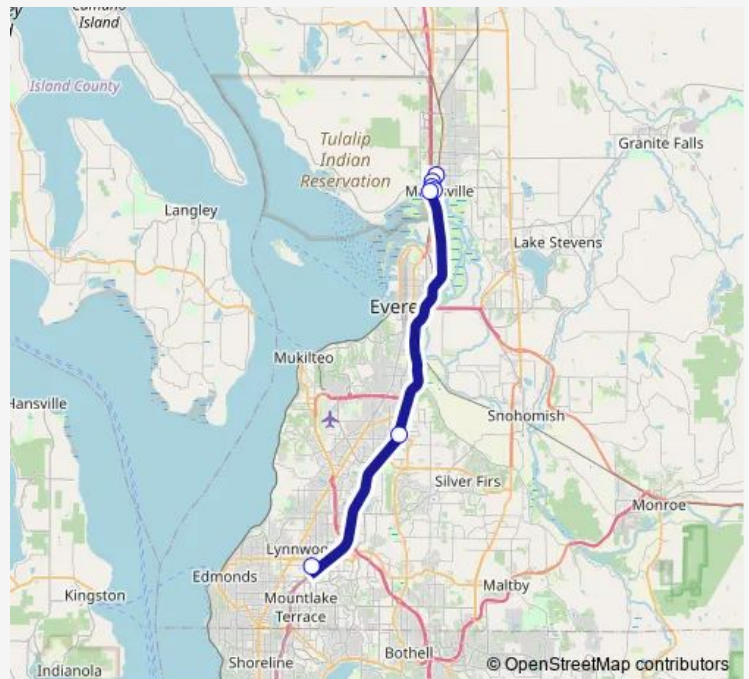

Marysville at Cedar and Grove Park & Ride Bay 2

10th St & Ash Ave

Marysville Ash Ave Park & Ride Bay 1

4th St & Beach Ave

I-5 & Marine Dr NE Flyer Stop

South Everett Fwy Station Bay 3

Lynnwood City Center Station Bay A7

**Route schedule**

Marysville at Cedar and Grove Park & Ride Bay 2 —  
Lynnwood City Center Station Bay A7

Monday	04:11-09:11
Tuesday	04:11-09:11
Wednesday	04:11-09:11
Thursday	04:11-09:11
Friday	04:11-09:11
Saturday	—
Sunday	—

**Route info**

Direction: Marysville at Cedar and Grove Park & Ride Bay 2

Stops: 7

Trip Duration: 0 hour 28 min

904 — Marysville - Lynnwood City Center Station

### Direction

Lynnwood City Center Station Bay D2 — Marysville at Cedar and Grove Park & Ride Bay 4

5 stops

[Open route schedule](#)

Lynnwood City Center Station Bay D2

South Everett Fwy Station Bay 5

10th St & Ash Ave