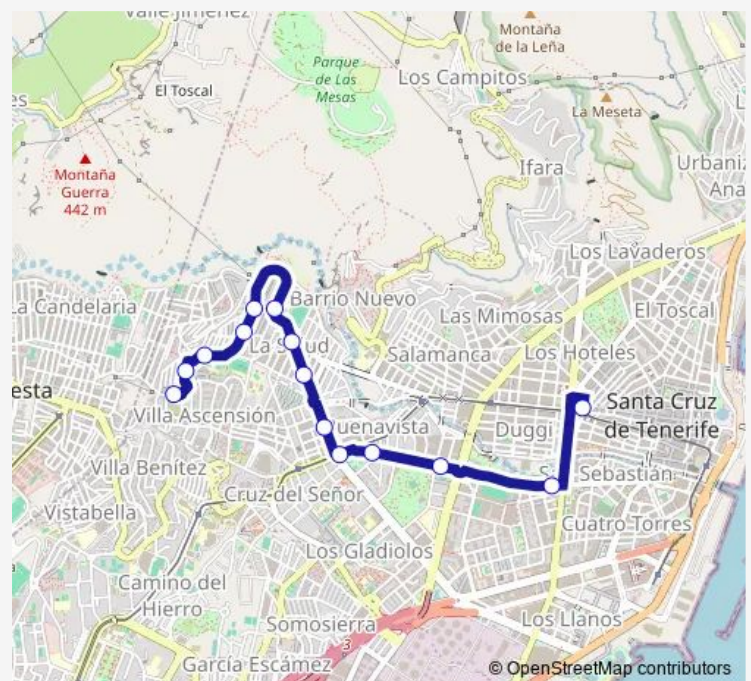

Tacoronte

Arona

Buenavista

RIO Manzanares

Cuesta Piedra

Route schedule

Plaza Weyler — Cuesta Piedra

Monday	06:25-21:50
Tuesday	06:25-21:50
Wednesday	06:25-21:50
Thursday	06:25-21:50
Friday	06:25-21:50
Saturday	06:40-21:30
Sunday	06:40-21:30

Route info

Direction: Plaza Weyler

Stops: 15

Trip Duration: 0 hour 13 min

Direction

Cuesta Piedra — Plaza Weyler

14 stops

[Open route schedule](#)

Centro Salud Venezuela

Islas Canarias

Doctor Jiménez Díaz

Bélgica

SAN Sebastián

Plaza Weyler

Route schedule

Cuesta Piedra — Plaza Weyler

Monday	06:00-22:55
Tuesday	06:00-22:55
Wednesday	06:00-22:55
Thursday	06:00-22:55
Friday	06:00-22:55
Saturday	06:20-23:05
Sunday	06:20-23:05

Route info

Direction: Cuesta Piedra

Stops: 14

Trip Duration: 0 hour 17 min