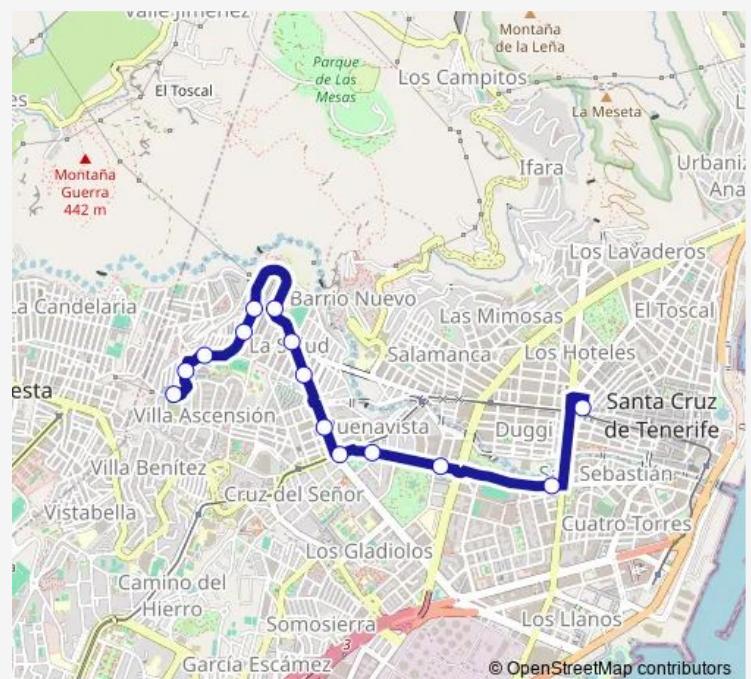

Tacoronte

Arona

Buenavista

RIO Manzanares

Cuesta Piedra

Route schedule

Plaza Weyler — Cuesta Piedra

Monday	06:25-21:50
Tuesday	06:25-21:50
Wednesday	06:25-21:50
Thursday	06:25-21:50
Friday	06:25-21:50
Saturday	06:40-21:30
Sunday	06:40-21:30

Route info

Direction: Plaza Weyler

Stops: 15

Trip Duration: 0 hour 15 min

Direction

Cuesta Piedra — Plaza Weyler

14 stops

[Open route schedule](#)

Centro Salud Venezuela

Islas Canarias

Doctor Jiménez Díaz

Bélgica

SAN Sebastián

Plaza Weyler

Route schedule

Cuesta Piedra — Plaza Weyler

Tacoronte

Arona

Buenavista

RIO Manzanares

Cuesta Piedra

Route schedule

Plaza Weyler — Cuesta Piedra

Monday	21:15-23:20
Tuesday	21:15-23:20
Wednesday	21:15-23:20
Thursday	21:15-23:20
Friday	21:15-23:20
Saturday	21:30-23:30
Sunday	21:30-23:30