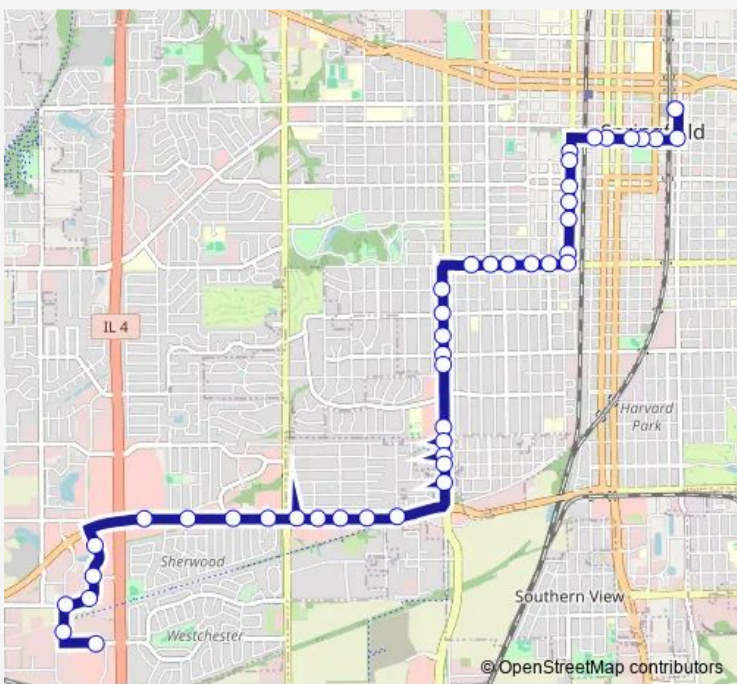

Direction
 Transfer Center Stop C — Lindbergh & Freedom
 44 stops
[Open route schedule](#)

- Transfer Center Stop C
- 11th & Capitol
- Capitol & 9th
- Capitol & 8th
- Capitol & 7th
- Capitol & 5th
- Capitol & 4th
- 2nd & Jackson
- 2nd & Edwards
- 2nd & Lawrence
- 2nd & Canedy
- 2nd & Scarritt
- 2nd & Vine
- 2nd & South Grand
- South Grand & Spring
- South Grand & Pasfield
- South Grand & Henrietta
- South Grand & Walnut
- South Grand & Glenwood
- Macarthur & Leland
- Macarthur & Laurel

Route schedule
 Transfer Center Stop C — Lindbergh & Freedom

Monday	18:00-22:00
Tuesday	18:00-22:00
Wednesday	18:00-22:00
Thursday	18:00-22:00
Friday	18:00-22:00
Saturday	—
Sunday	—

Route info
 Direction: Transfer Center Stop C
 Stops: 44
 Trip Duration: 0 hour 28 min

Chatham & Wabash

Wabash & Corbin

Wabash & Leonard

Wabash & Fillmore

Wabash & Park

Route schedule

Lindbergh & Freedom — Transfer Center Stop C

Monday	18:28-22:28
--------	-------------

Sunday	—
--------	---

Route info

Direction: Lindbergh & Freedom

Stops: 55

Trip Duration: 0 hour 32 min

Macarthur & Maple

Macarthur & Summit

Macarthur & Highland