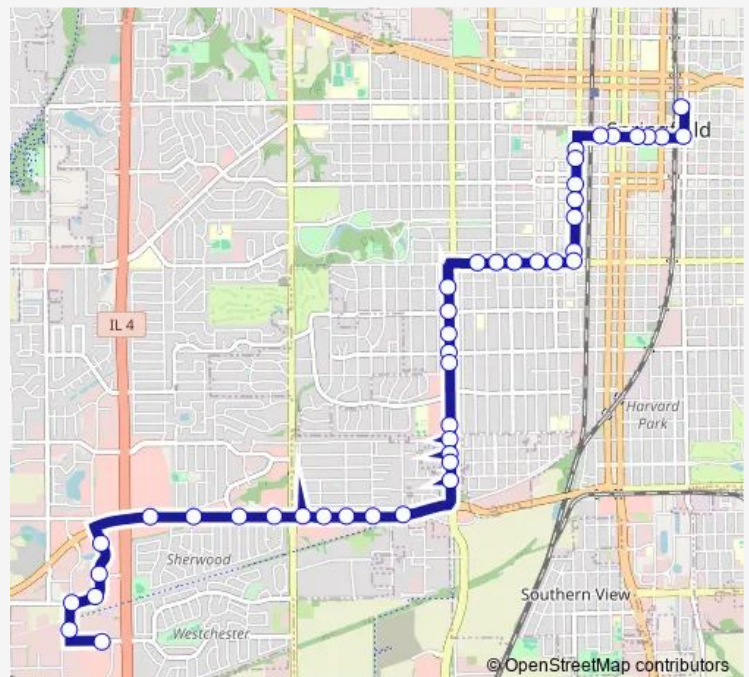

Macarthur & Laurel

Route schedule

Transfer Center Stop C — Lindbergh & Freedom

Monday 18:00-22:00

Tuesday 18:00-22:00

Wednesday 18:00-22:00

Thursday 18:00-22:00

Friday 18:00-22:00

Saturday —

Sunday —

Route info

Direction: Transfer Center Stop C

Stops: 44

Trip Duration: 0 hour 28 min

904 — Macarthur / Westchester

Macarthur & Laurel / Ash

55 stops

[Open route schedule](#)

Lindbergh & Freedom

Lindbergh & Stratford

Westchester & Lindbergh

Westchester & Manchester

Westchester & Principia

Westchester & Olympic

Thursday 18:28-22:28

Friday 18:28-22:28

Saturday —

Sunday —

Route info

Direction: Lindbergh & Freedom

Stops: 55

Trip Duration: 0 hour 32 min