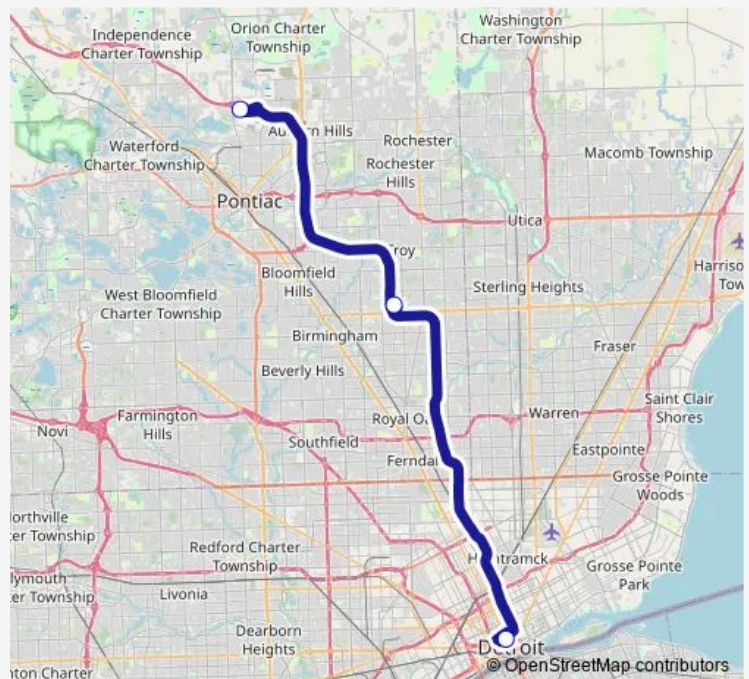

### Direction

Great Lakes Crossing #4 — Grand Circus Park Sb

3 stops

[Open route schedule](#)

Great Lakes Crossing #4

Troy Civic Center P&R

Grand Circus Park Sb

### Route schedule

Great Lakes Crossing #4 — Grand Circus Park Sb

Monday 09:00-15:00

Tuesday —

Wednesday —

Thursday —

Friday —

Saturday 08:00-15:00

### Route info

Direction: Great Lakes Crossing #4

Stops: 3

Trip Duration: 0 hour 35 min

**Direction**

Grand Circus Park — Great Lakes Crossing #4

3 stops

[Open route schedule](#)

## Route schedule

Grand Circus Park — Great Lakes Crossing #4

Monday	15:00-23:30
Tuesday	—
Wednesday	—
Thursday	—
Friday	—
Saturday	13:00-19:30
Sunday	15:00-23:30