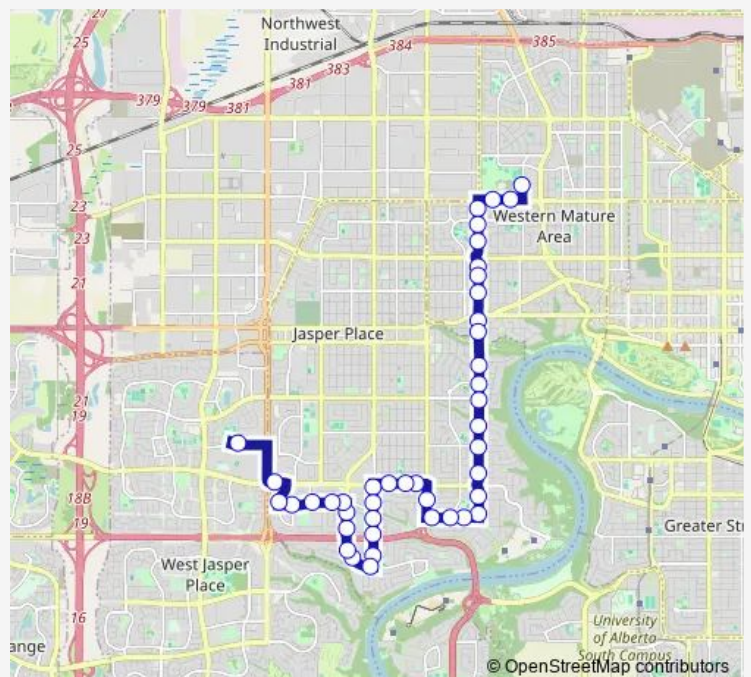

156 Street & 87 Avenue

153 Street & 87 Avenue

152 Street & 87 Avenue

150 Street & 87 Avenue

**Route schedule**

West Edmonton Mall Transit Centre Bay D — Westmount Transit Centre Bay A

Monday 04:58-22:57

Tuesday 04:58-22:58

Wednesday 04:58-22:58

Thursday 04:58-22:58

Friday 04:58-22:58

Saturday 06:30-22:57

Sunday 06:58-21:57

**Route info**

Direction: West Edmonton Mall Transit Centre Bay D

Stops: 48

Trip Duration: 0 hour 32 min

904 — West Edmonton Mall - Westmount

149 Street & 87 Avenue

147 Street & 87 Avenue

145 Street & 87 Avenue

145 Street & 85 Avenue

145 Street & 80 Avenue

144 Street & 80 Avenue

142 Street & 80 Avenue

142 Street & 85 Avenue

142 Street & Buena Vista Road

142 Street & 89 Avenue

142 Street & 91 Avenue

142 Street & Valleyview Drive

142 Street & 95 Avenue

142 Street & 97 Avenue