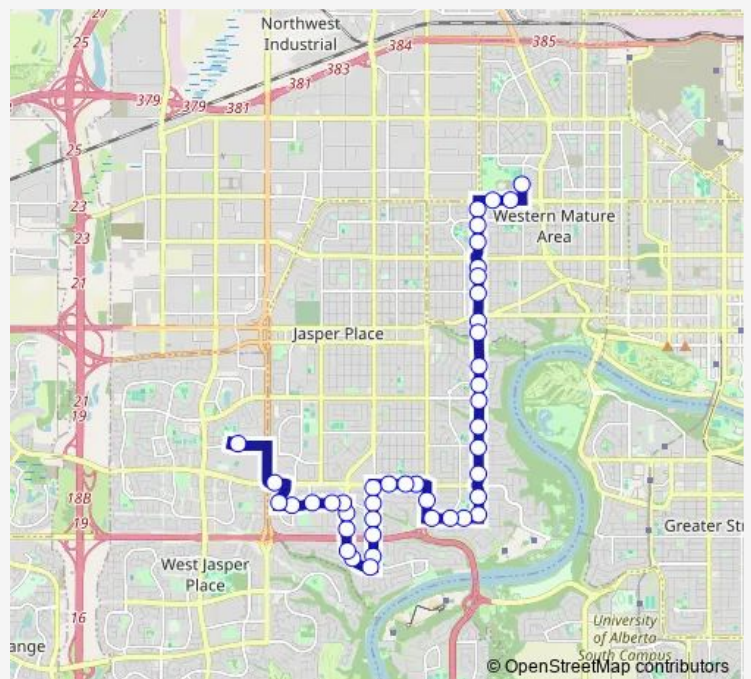

156 Street & 87 Avenue

153 Street & 87 Avenue

152 Street & 87 Avenue

150 Street & 87 Avenue

**Route schedule**

West Edmonton Mall Transit Centre Bay D — Westmount Transit Centre Bay C

Monday 04:58-22:58

Tuesday 04:58-22:58

Wednesday 04:58-22:58

Thursday 04:58-22:58

Friday 04:58-22:58

Saturday 06:30-22:57

Sunday 06:58-21:57

**Route info**

Direction: West Edmonton Mall Transit Centre Bay D

Stops: 48

Trip Duration: 0 hour 32 min

904 — West Edmonton Mall - Westmount

149 Street & 87 Avenue

147 Street & 87 Avenue

145 Street & 87 Avenue

145 Street & 85 Avenue

145 Street & 80 Avenue

144 Street & 80 Avenue

142 Street & 80 Avenue

142 Street & 85 Avenue

142 Street & Buena Vista Road

142 Street & 89 Avenue

142 Street & 91 Avenue

142 Street & Valleyview Drive

142 Street & 95 Avenue

142 Street & 97 Avenue