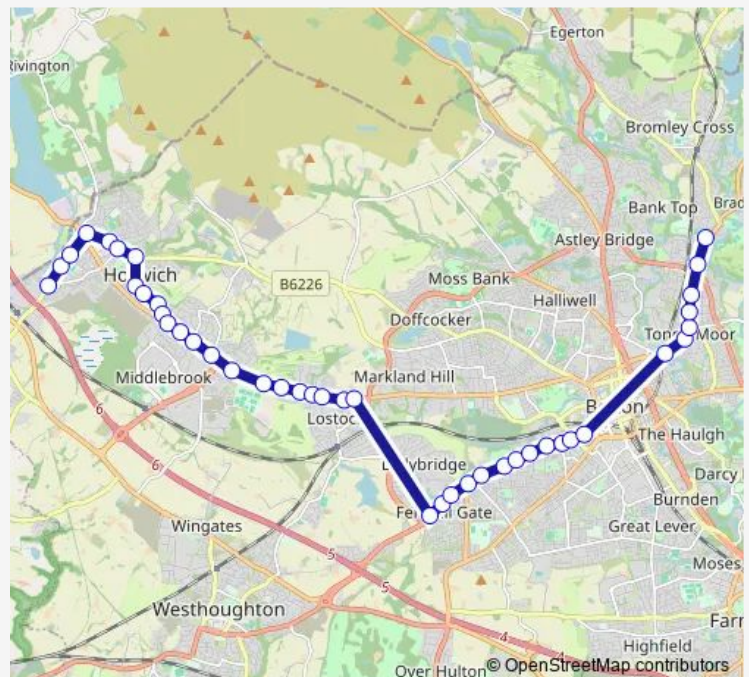

### Direction

Butterwick Fields — Canon Slade High School

42 stops

[Open route schedule](#)

- Butterwick Fields
- Hilton Avenue
- Leicester Avenue
- The Crown
- Albert Street
- Brownlow Road
- Horwich Leisure Centre
- Fox Street
- Arkwright Street
- Telford Street
- St Mary's RC Primary School
- Mount Street
- The Heights
- St Joseph's High School
- Claypool Road
- Cambridge Road
- Bolton Golf Club
- Lostock Park Drive
- Links Road
- Regent Road
- Birksdale Way

### Route schedule

Butterwick Fields — Canon Slade High School

Monday	07:30
Tuesday	07:30
Wednesday	07:30
Thursday	07:30
Friday	07:30
Saturday	—
Sunday	—

### Route info

Direction: Butterwick Fields

Stops: 42

Trip Duration: 0 hour 58 min

904 — Canon Slade School - Horwich

Lostock Junction Lane

Ravensdale Road

Addington Road

Chip Hill Road

Ryde Street

Horsfield Street

Greenhill Avenue

Haslam Park Primary School

Callis Road

Oriel Street

Gilnow Lane