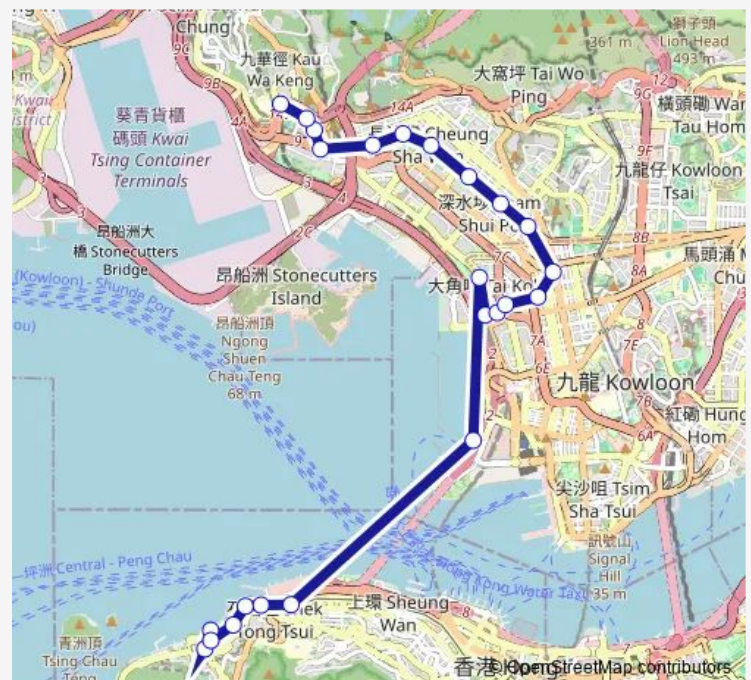

### Route info

Direction: [Ctb] Belcher Bay[[Kmb+Ctb] Kennedy Town BUS Terminus/<Br>Belcher Bay

Stops: 24

Trip Duration: 0 hour 50 min

[Ctb] FOO Kwai Street, TAI KOK Tsui Road[[Kmb+Ctb]  
FOO Kwai Street/<Br>Foo Kwai Street, TAI KOK Tsui  
Road[[Kmb] FOO Kwai Street