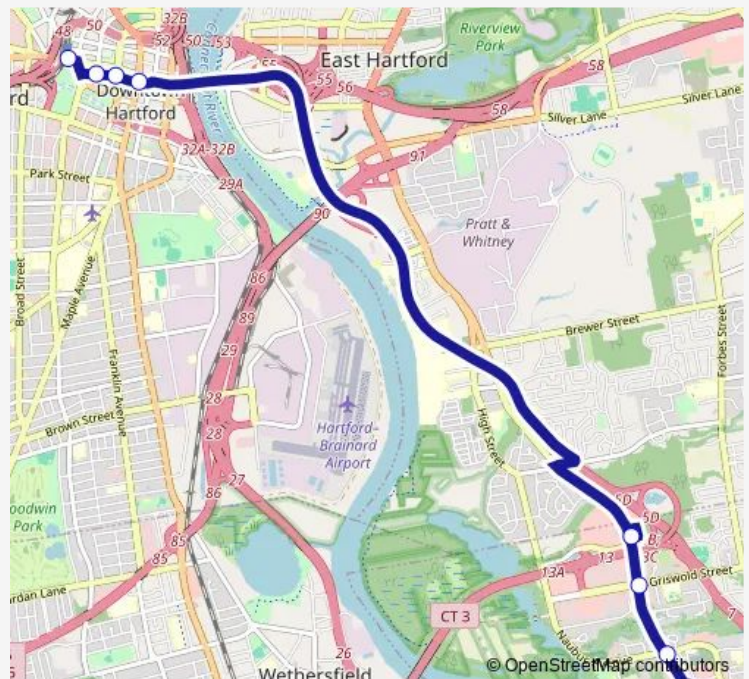

Pearl St @ Lewis St

Market St @ Talcott St

Putnam Bridge Park & Ride @ Main St

Main St @ Glastonbury Blvd

Main St @ Naubuc Ave

Hebron Ave @ Main St

Route schedule

Asylum St @ Bushnell Park — Hebron Ave @ Main St

Monday 06:40-07:40

Tuesday 06:40-07:40

Wednesday 06:40-07:40

Thursday 06:40-07:40

Friday 06:40-07:40

Saturday —

Sunday —

Route info

Direction: Asylum St @ Bushnell Park

Stops: 8

Trip Duration: 0 hour 18 min

904 — Glastonbury Exp

Direction

Main St @ Hebron Ave — Asylum St @ Union Pl

8 stops

[Open route schedule](#)

Main St @ Hebron Ave

Main St @ New London Tpke

Main St @ Griswold St

Putnam Bridge Park & Ride @ Main St

Central Row @ Main St

Pearl St @ Trumbull St

Pearl St @ Ann Uccello St

Asylum St @ Union Pl