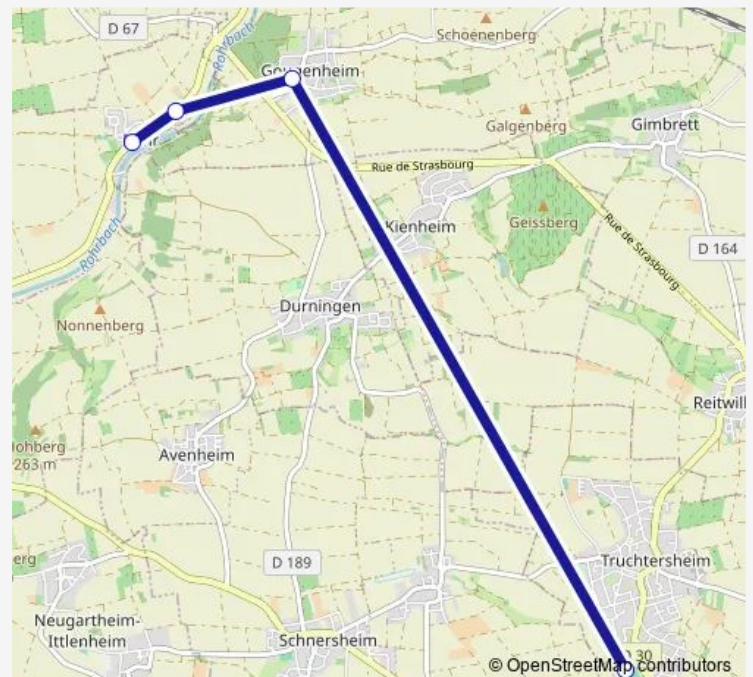

Bus 904 Rohr - Truchtersheim

[Go to website](#)

Direction

Coll Kochersberg Parking — Place de l'église

4 stops

[Open route schedule](#)

Coll Kochersberg Parking

Rue de Mittelhausen

Friday 17:10

Saturday —

Sunday —

Route info

Direction: Coll Kochersberg Parking

Stops: 4

Trip Duration: 0 hour 16 min

Direction

Lotissement Rohrbach — Coll Kochersberg Parking

4 stops

[Open route schedule](#)

Lotissement Rohrbach

Place de l'église

Rue de Mittelhausen

Coll Kochersberg Parking

Route schedule

Lotissement Rohrbach — Coll Kochersberg Parking

Monday	07:57
Tuesday	07:57
Wednesday	07:57
Thursday	07:57
Friday	07:57
Saturday	—
Sunday	—

Route info

Direction: Lotissement Rohrbach

Stops: 4

Trip Duration: 0 hour 16 min