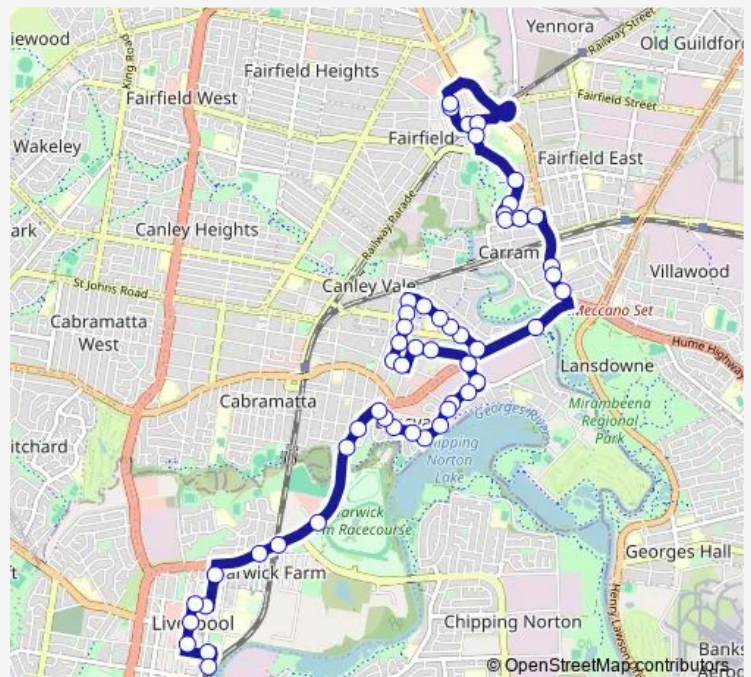

Tuesday 05:59-18:44

Wednesday 05:59-18:44

Thursday 05:59-18:44

Friday 05:59-18:44

Saturday 07:46-16:34

Sunday 08:52-15:52

Route info

Direction: Liverpool Station, Stand G

Stops: 46

Trip Duration: 0 hour 39 min

904 — Liverpool to Fairfield

Vale St Opp Chancery St

Bareena Park, Vale St

Vale St At Bareena St

Vale St Before Lansdowne Rd

Lansdowne Rd At Shortlands St

Vale St Before Bareena St

Vale St Opp Bareena Park

Vale St After Chancery St

Vale St At Longfield St

Route schedule

Fairfield Station, Stand E — Liverpool Station, Stand A

Monday 06:13-19:28

Tuesday 06:13-19:28

Wednesday 06:13-19:28

Thursday 06:13-19:28

Friday 06:13-19:28

Saturday 08:18-17:18

Sunday 09:25-17:25

Route info

Direction: Fairfield Station, Stand E

Stops: 51