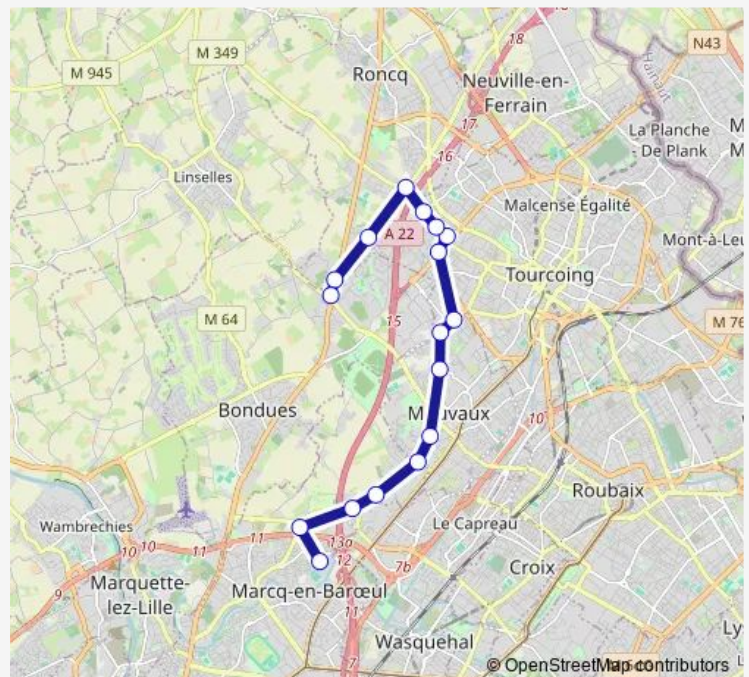

Ecole J. Manuel

Molinel

Ferme Aux Oies

College

Route schedule

Pied De Boeuf — College

Monday 07:15

Tuesday 07:15

Wednesday 07:15

Thursday 07:15

Friday 07:15

Saturday 07:15

Sunday —

Route info

Direction: Pied De Boeuf

Stops: 14

Trip Duration: 0 hour 29 min

904 — Mouvaux - Marcq College

Direction

College — Inst Cx Blanche

17 stops

[Open route schedule](#)

College

Ferme Aux Oies