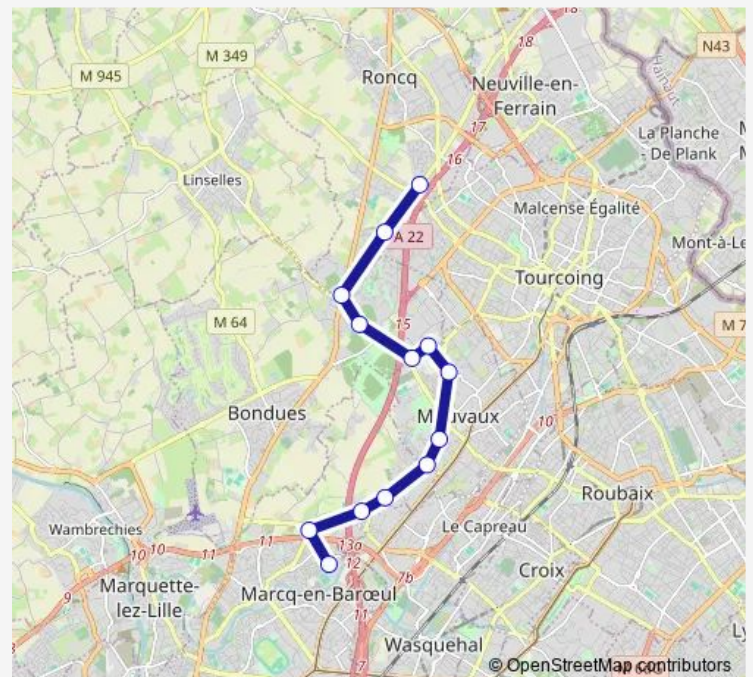

Chateau D'Eau

Le Boulois

Pied De Boeuf

Route schedule

College — Pied De Boeuf

Monday 17:50

Tuesday 17:50

Wednesday 12:20

Thursday 17:50

Friday 17:50

Saturday —

Sunday —

Route info

Direction: College

Stops: 13

Trip Duration: 0 hour 29 min

904 — Mouvaux - Marcq College

Direction

Pied De Boeuf — College

14 stops

[Open route schedule](#)

Pied De Boeuf

Le Boulois

Bois D'Achelles

Thursday 07:15

Friday 07:15

Saturday 07:15

Sunday —

Route info

Direction: Pied De Boeuf

Stops: 14

Trip Duration: 0 hour 29 min