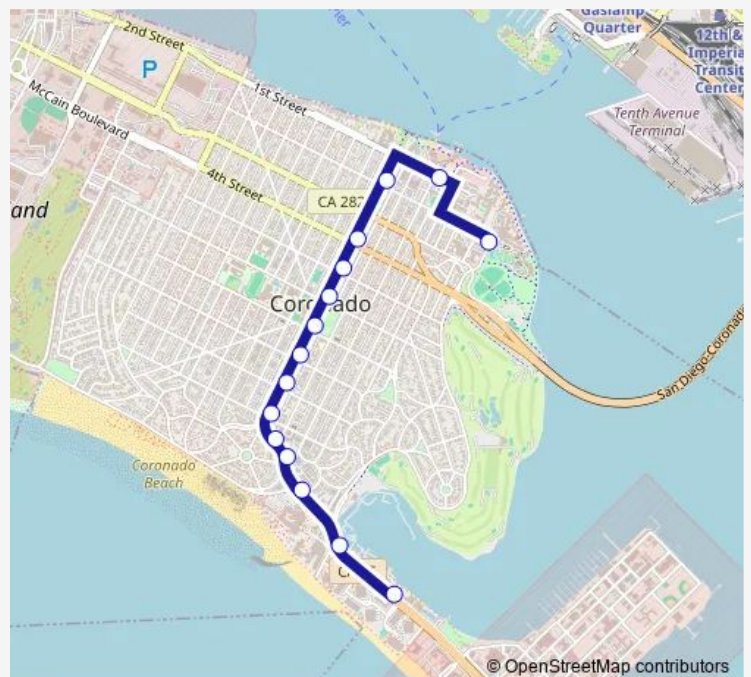

Tuesday 09:52-17:52

Wednesday 09:52-17:52

Thursday 09:52-17:52

Friday 09:52-17:52

Saturday 09:52-17:52

Sunday 09:52-17:52

Route info

Direction: Silver Strand Bl & Avenida De Las Arenas

Stops: 15

Trip Duration: 0 hour 16 min

Direction

Glorietta Bl & 2nd Av — Silver Strand Bl & Avenida De Las Arenas

18 stops

[Open route schedule](#)

Glorietta Bl & 2nd Av

Glorietta Bl & 3rd St