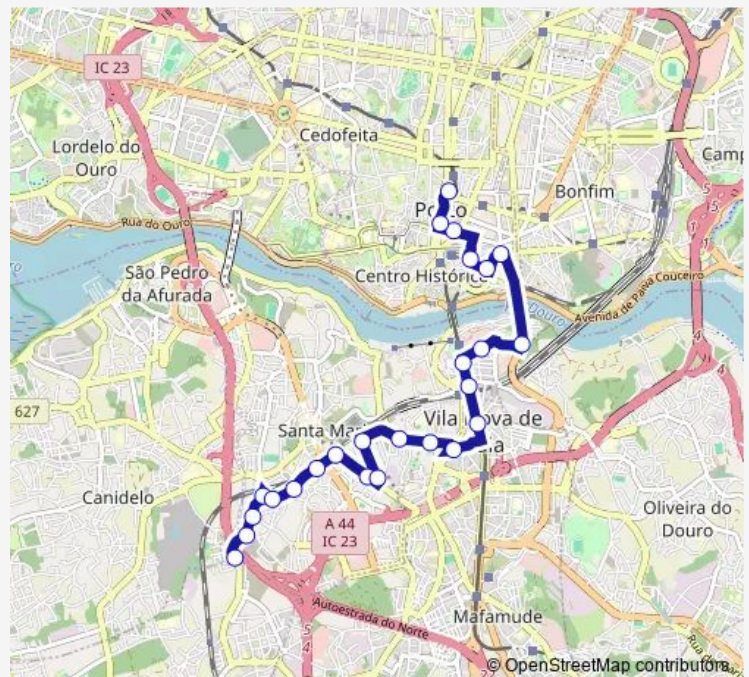

### Route schedule

Trindade — Quinta Bela Vista

Monday 06:00-24:00

Tuesday 06:00-24:00

Wednesday 06:00-24:00

Thursday 06:00-24:00

Friday 06:00-24:00

Saturday 06:03-24:00

### Route info

Direction: Trindade

Stops: 22

Trip Duration: 0 hour 23 min

904 — Bolhão - Coimbrões

## Route info

Direction: Quinta Bela Vista

Stops: 25

Trip Duration: 0 hour 23 min

904 Bus time schedules and route maps are available in an offline PDF at [busmaps.com](https://busmaps.com). Use the [busmaps.com](https://busmaps.com) website to see live bus times, train schedule or subway schedule, and step-by-step directions for all public transit in Vila Nova de Gaia