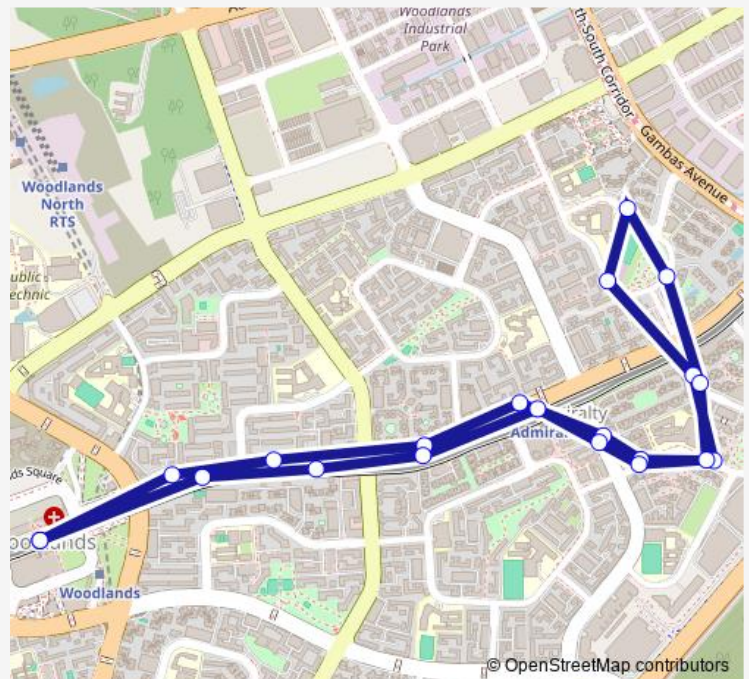

Aft 888 Plaza

Blk 891c Cp

Woodlands Int

Route schedule

Woodlands Int — Woodlands Int

Monday 05:30

Tuesday 05:30

Wednesday 05:30

Thursday 05:30

Friday 05:30

Saturday 05:30

Sunday 05:30

Route info

Direction: Woodlands Int

Stops: 21

Trip Duration: 0 hour 32 min