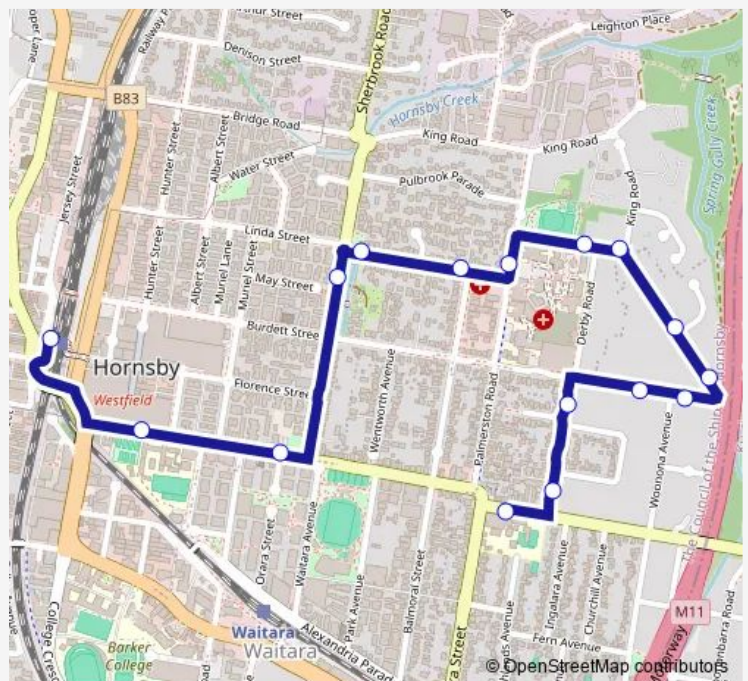

School Bus 8091 Hornsby Station to Hornsby Station via  
Low Rd before Derby Rd, Hornsby

[Go to website](#)

**Direction**

Hornsby Station, Stand D — Waitara Public School, Edgeworth David Av

16 stops

[Open route schedule](#)

Hornsby Station, Stand D

Edgeworth David Av Opp Hornsby Girls High School

Willow Park Community Centre, Edgeworth David Av

Sherbrook Rd Before Linda St

Northcote Rd After Sherbrook Rd

Northcote Rd Opp Balmoral St

Jubilee St Before Edgeworth David Av

Waitara Public School, Edgeworth David Av

Route schedule

Hornsby Station, Stand D — Waitara Public School, Edgeworth David Av

Monday 08:45

Tuesday 08:45

Wednesday 08:45

Thursday 08:45

Friday —

Saturday —

Sunday —

Route info

Direction: Hornsby Station, Stand D

Stops: 16

Trip Duration: 0 hour 20 min

8091 School Bus time schedules and route maps are available in an offline PDF at [busmaps.com](https://busmaps.com). Use the [busmaps.com](https://busmaps.com) website to see live bus times, train schedule or subway schedule, and step-by-step directions for all public transit in Hornsby