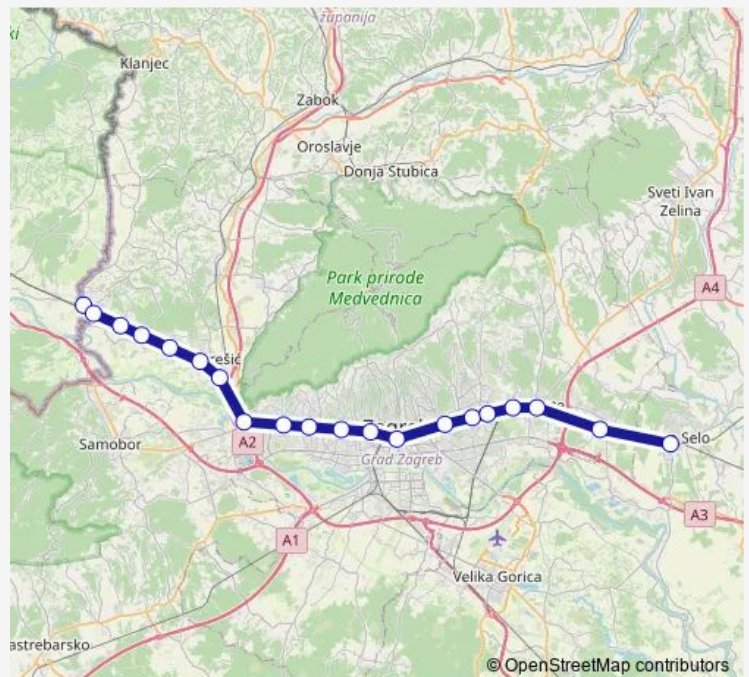

Sesvetski Kraljevec

Dugo Selo

Route schedule

Harmica — Dugo Selo

Monday 04:56-22:36

Tuesday 04:56-22:36

Wednesday 04:56-22:36

Thursday 04:56-22:36

Friday 04:56-22:36

Saturday 04:56-19:58

Sunday 04:56-19:58

Route info

Direction: Harmica

Stops: 20

Trip Duration: 1 hour 9 min

■ Harmica - Dugo Selo