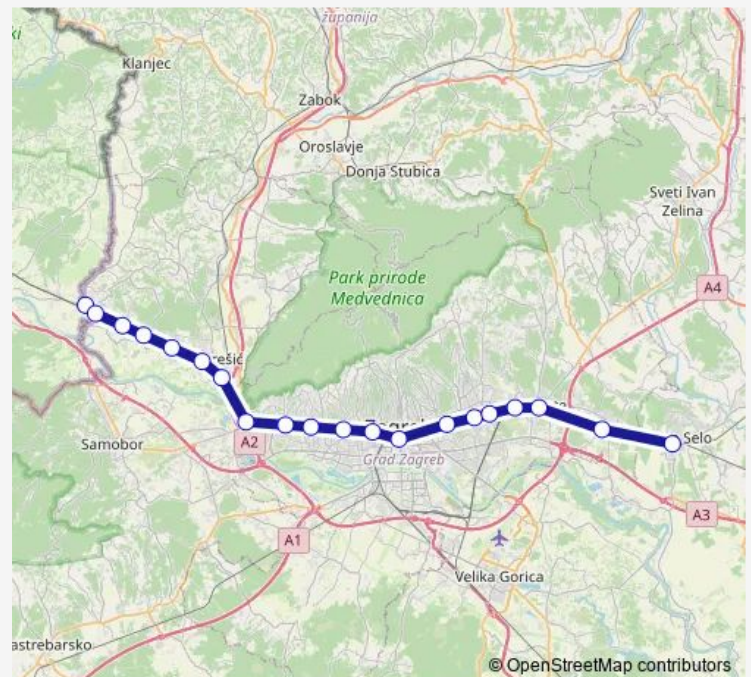

Laduč

Savski Marof

Brdovec

Zaprešić Savska

Zaprešić

Podsused Stajalište

Gajnice

Vrapče

Sesvetski Kraljevec

Dugo Selo

Route schedule

Harmica — Dugo Selo

Monday 04:56-22:36

Tuesday 04:56-22:36

Wednesday 04:56-22:36

Thursday 04:56-22:36

Friday 04:56-22:36

Saturday 04:56-19:58

Sunday 04:56-19:58

Route info

Direction: Harmica

Stops: 20

Trip Duration: 1 hour 9 min

■ Harmica - Dugo Selo