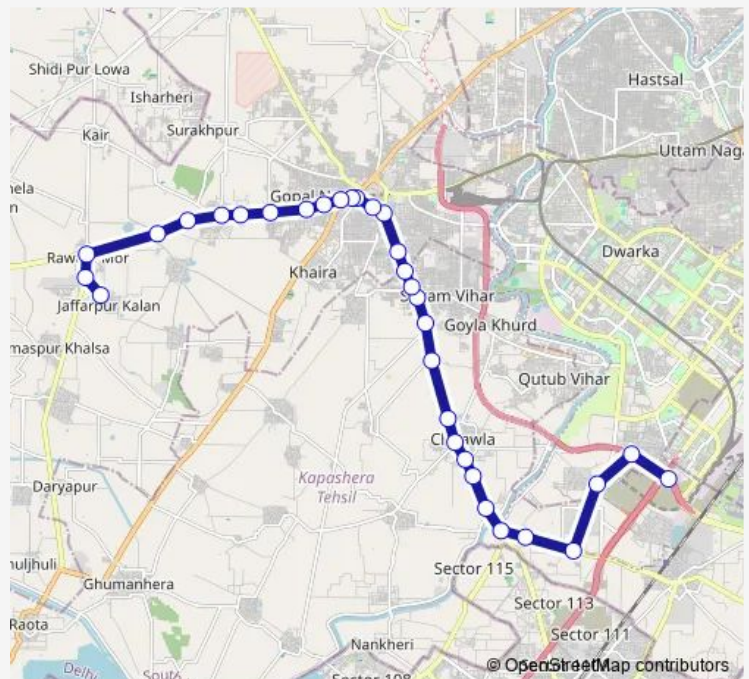

Thursday 04:09-08:19

Friday 04:09-08:19

Saturday 04:09-08:19

Sunday 04:09-08:19

Route info

Direction: Dwarka Sec 22 Cluster Depot

Stops: 32

Trip Duration: 1 hour 25 min

821stlup

BusMaps

Khera More / Ghuman Hera Crossing

Prem Nursary

Nanak Piyau

Indra Service Station

Mitraon Extension

Mitraon Village