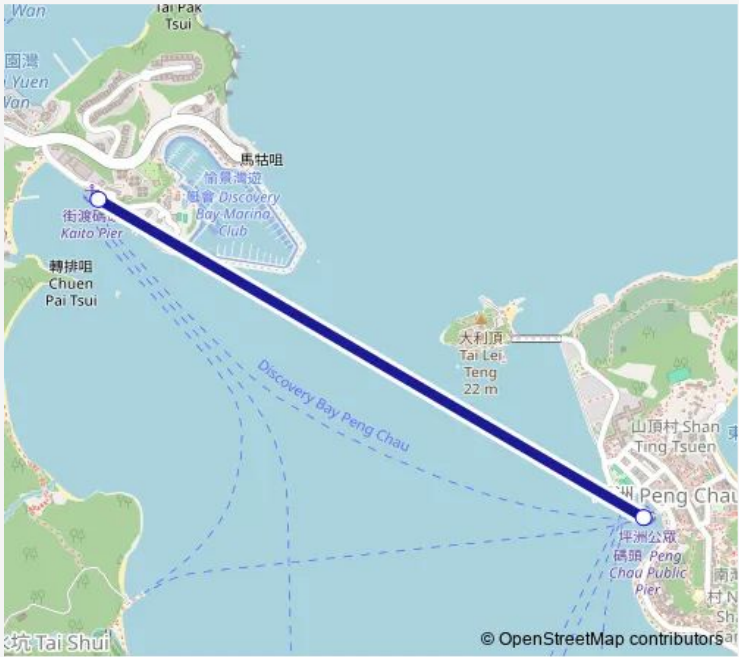

Ferry Peng Chau - Discovery Bay

[Go to website](#)

Direction
 Nim Shue Wan Landing Steps at Marina Drive, Lantau Island|Nim Shue Wan Landing Steps, Discovery Bay — Peng Chau Public Pier at Lo Peng Street|Peng Chau Public Pier

3 stops

[Open route schedule](#)

- Nim Shue Wan Landing Steps at Marina Drive, Lantau Island|Nim Shue Wan Landing Steps, Discovery Bay
- Tai Shui Hang Pier near Trappist Monastery
- Peng Chau Public Pier at Lo Peng Street|Peng Chau Public Pier

Route schedule
 Nim Shue Wan Landing Steps at Marina Drive, Lantau Island|Nim Shue Wan Landing Steps, Discovery Bay — Peng Chau Public Pier at Lo Peng Street|Peng Chau Public Pier

Monday	08:00-14:35
Tuesday	08:00-14:35
Wednesday	08:00-14:35
Thursday	08:00-14:35
Friday	08:00-14:35
Saturday	08:00-15:40
Sunday	08:00-15:50

Route info

Direction: Nim Shue Wan Landing Steps at Marina Drive, Lantau Island|Nim Shue Wan Landing Steps, Discovery Bay

Stops: 3

Trip Duration: 0 hour 15 min

Direction

Peng Chau Public Pier at Lo Peng Street|Peng Chau Public Pier — Nim Shue Wan Landing Steps at Marina Drive, Lantau Island|Nim Shue Wan Landing Steps, Discovery Bay