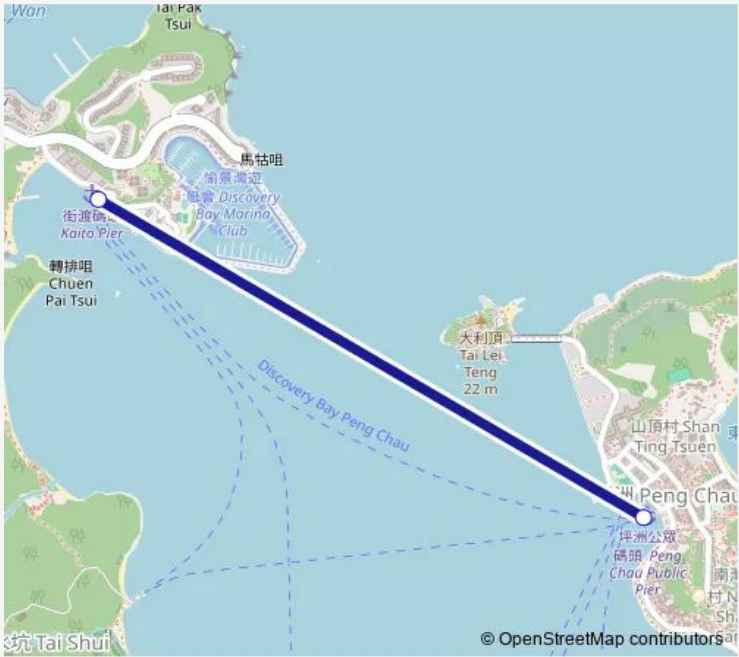

Ferry Peng Chau - Discovery Bay

[Go to website](#)

Direction
 Nim Shue Wan Landing Steps at Marina Drive, Lantau Island|Nim Shue Wan Landing Steps, Discovery Bay — Peng Chau Public Pier at Lo Peng Street|Peng Chau Public Pier

3 stops

[Open route schedule](#)

- Nim Shue Wan Landing Steps at Marina Drive, Lantau Island|Nim Shue Wan Landing Steps, Discovery Bay
- Tai Shui Hang Pier near Trappist Monastery
- Peng Chau Public Pier at Lo Peng Street|Peng Chau Public Pier

Route schedule
 Nim Shue Wan Landing Steps at Marina Drive, Lantau Island|Nim Shue Wan Landing Steps, Discovery Bay — Peng Chau Public Pier at Lo Peng Street|Peng Chau Public Pier

Monday	08:00-14:35
Tuesday	08:00-14:35
Wednesday	08:00-14:35
Thursday	08:00-14:35
Friday	08:00-14:35
Saturday	08:00-15:40
Sunday	08:00-15:50

Route info

Direction: Nim Shue Wan Landing Steps at Marina Drive, Lantau Island|Nim Shue Wan Landing Steps, Discovery Bay

Stops: 3

Trip Duration: 0 hour 15 min

Direction

Peng Chau Public Pier at Lo Peng Street|Peng Chau Public Pier — Nim Shue Wan Landing Steps at Marina Drive, Lantau Island|Nim Shue Wan Landing Steps, Discovery Bay