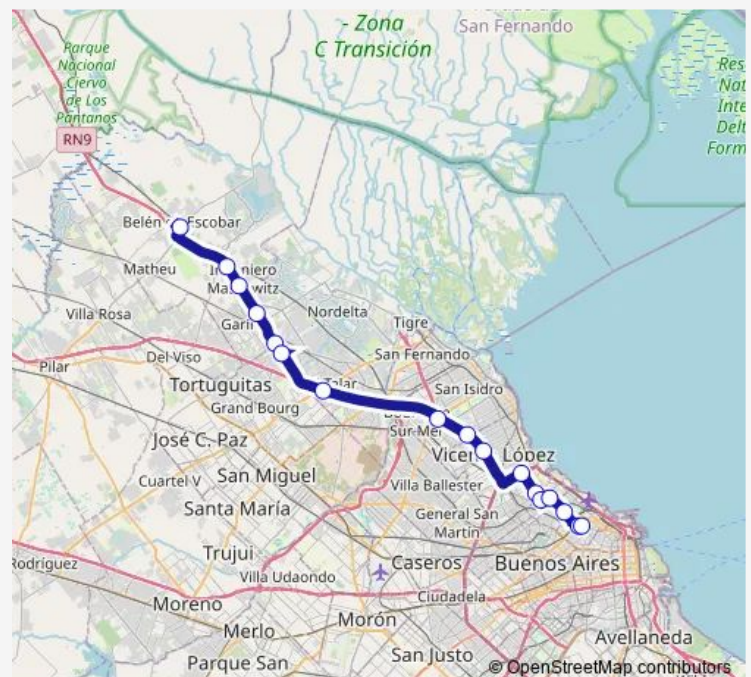

Autopista Panamericana Y Ruta 197.

Henry Ford 3399-3499

Colectora Este Panamericana

Chilavert Y Ruta Nacional 9

Ramal Escobar Y Maschwitz

panamericana y 26

Rivadavia y Spadachini

Route schedule

2684 Sarmiento Av. — Rivadavia y Spadachini

Monday 00:24-23:30

Tuesday 00:24-23:30

Wednesday 00:24-23:30

Thursday 00:24-23:30

Friday 00:24-23:30

Saturday 00:24-23:20

Sunday 00:24-23:20

Route info

Direction: 2684 Sarmiento Av.

Stops: 17

Trip Duration: 1 hour 40 min

■ 60H — Jnamba060

Direction

Rivadavia y Spadachini — 2684 Sarmiento Av.

17 stops

Thursday 00:34-22:55

Friday 00:34-22:55

Saturday 00:34-22:30

Sunday 00:34-22:30

Route info

Direction: Rivadavia y Spadachini

Stops: 17

Trip Duration: 1 hour 40 min