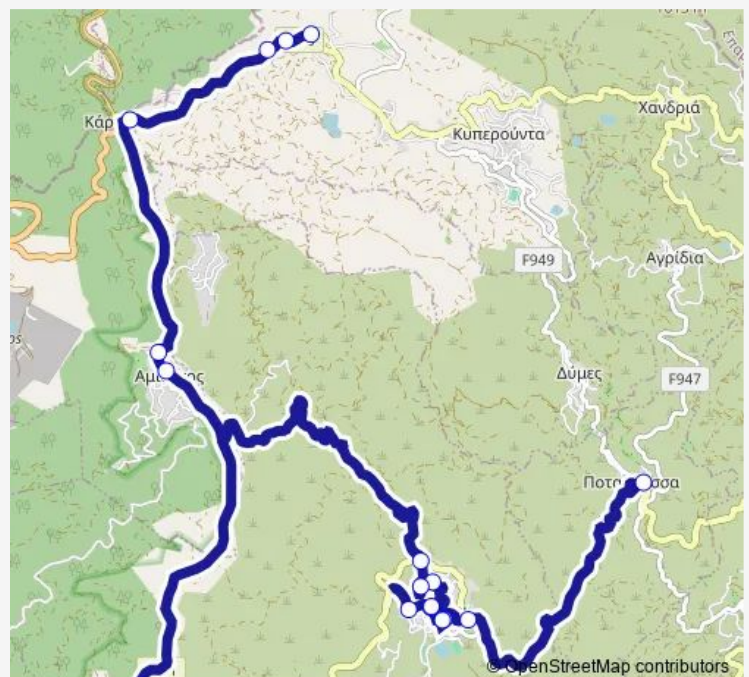

Route schedule

Panagia Potamitissa Church 2 — Kyperounta Hospital

Monday	—
Tuesday	—
Wednesday	07:40
Thursday	—
Friday	07:40
Saturday	—
Sunday	—

Route info

Direction: Panagia Potamitissa Church 2

Stops: 18

Trip Duration: 0 hour 30 min

Direction

Kyperounta Hospital — Panagia Potamitissa Church 1

19 stops

[Open route schedule](#)

Kyperounta Hospital

Archiep. Makariou C´ Ave. - 11th Kyperounta 1

Archiepiskopou Makariou C´ Avenue - Karvounas 2

Sunday —

Route info

Direction: Kyperounta Hospital

Stops: 19

Trip Duration: 0 hour 30 min

60H Bus time schedules and route maps are available in an offline PDF at busmaps.com. Use the busmaps.com website to see live bus times, train schedule or subway schedule, and step-by-step directions for all public transit in Troodos