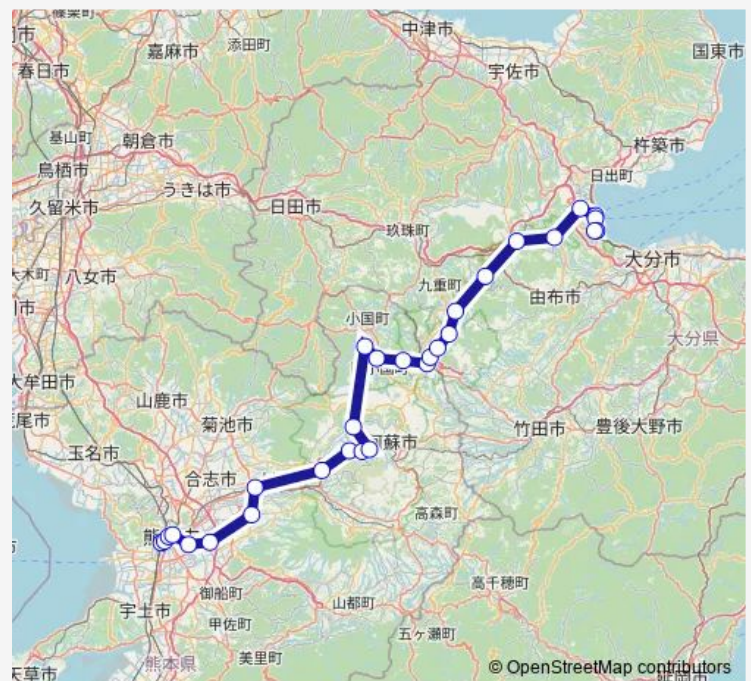

Thursday 12:13

Friday 12:13

Saturday 12:13

Sunday 12:13

Route info

Direction: 熊本駅前

Stops: 29

Trip Duration: 5 hour 14 min