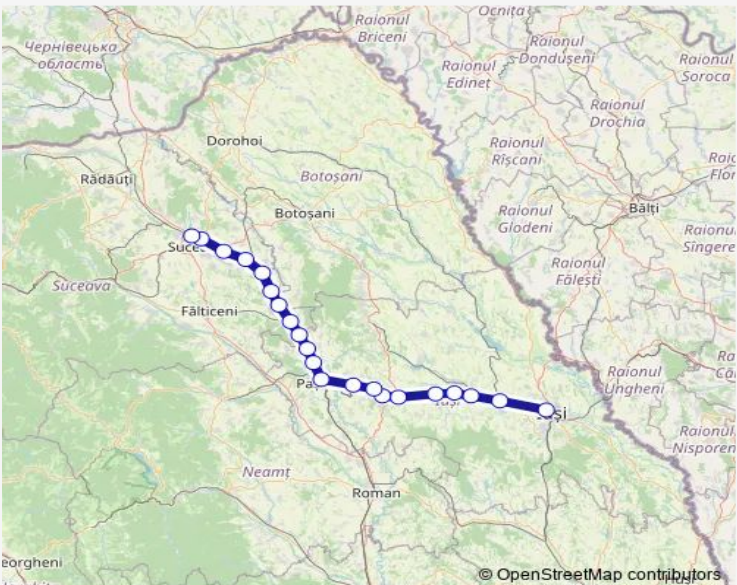

Rail R: Iași - Suceava Nord R: Iași - Lețcani - Podu Iloaiei - Budăi h. - Sârca Hm. - Târgu Frumos - Pietrișu h. - Costești Iași h. - Ruginoasa Hm. - Pașcani - Lunca Siretului h. - Lespezi Hm. - Probota h. - Dolhasca - Corni h. - Liteni Hm. - Bănești Suceava h. - Verești - Văratec Hm. - Suceava - Suceava Nord

Route schedule  
Iași — Suceava Nord

Monday	04:45-11:00
Tuesday	04:45-11:00
Wednesday	04:45-11:00
Thursday	04:45-11:00
Friday	04:45-11:00
Saturday	04:45-11:00
Sunday	04:45-11:00

Route info

Direction: Iași

Stops: 21

Trip Duration: 3 hour 3 min

Văratec Hm.

Suceava

Suceava Nord

R: Iași - Suceava Nord Rail time schedules and route maps are available in an offline PDF at [busmaps.com](https://busmaps.com). Use the [busmaps.com](https://busmaps.com) website to see live bus times, train schedule or subway schedule, and step-by-step directions for all public transit in Costesti