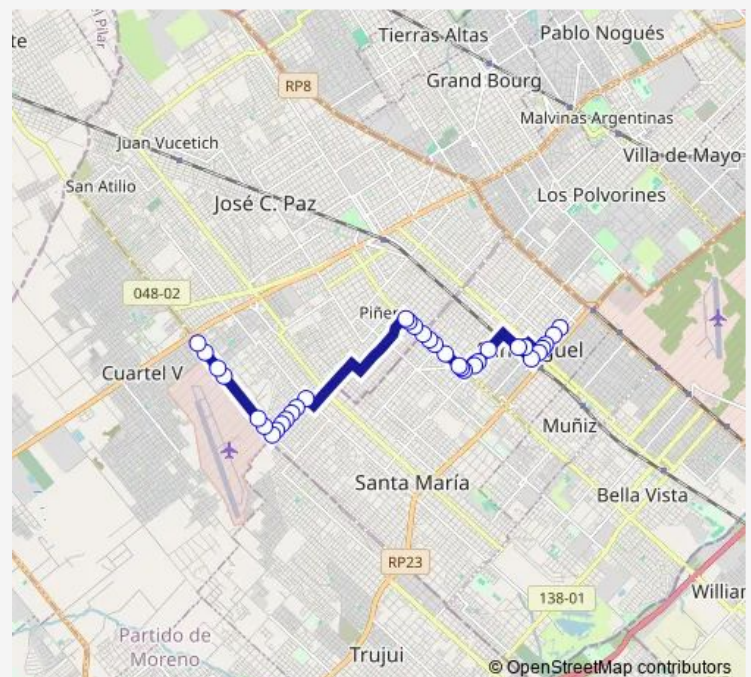

Bus 440-25 Jpbsas440

[Go to website](#)

Direction

Concejal Tribulato 551-649 — Avenida Derqui 5199-5299

35 stops

[Open route schedule](#)

Concejal Tribulato 551-649

Concejal Tribulato 795

Avenida Gaspar Campos 4951

Avenida Gaspar Campos 5000-5098

Avenida Gaspar Campos 5099-5199

Route schedule

Concejal Tribulato 551-649 — Avenida Derqui 5199-5299

Monday 00:24-23:30

Tuesday 00:24-23:30

Wednesday 00:24-23:30

Thursday 00:24-23:30

Friday 00:24-23:30

Saturday 00:24-23:30

Sunday 00:24-23:30

Route info

Direction: Concejal Tribulato 551-649

Stops: 35

Trip Duration: 0 hour 50 min

Tomás Guido 5905-5999

Avenida Derqui 2799-3047

Avenida Derqui 3166-3198

Avenida Derqui 3827-4399

AVENIDA DERQUI 4399-4599

Avenida Derqui 4025-4049

Avenida Derqui 5199-5299

440-25 Bus time schedules and route maps are available in an offline PDF at busmaps.com. Use the busmaps.com website to see live bus times, train schedule or subway schedule, and step-by-step directions for all public transit in Jose C. Paz