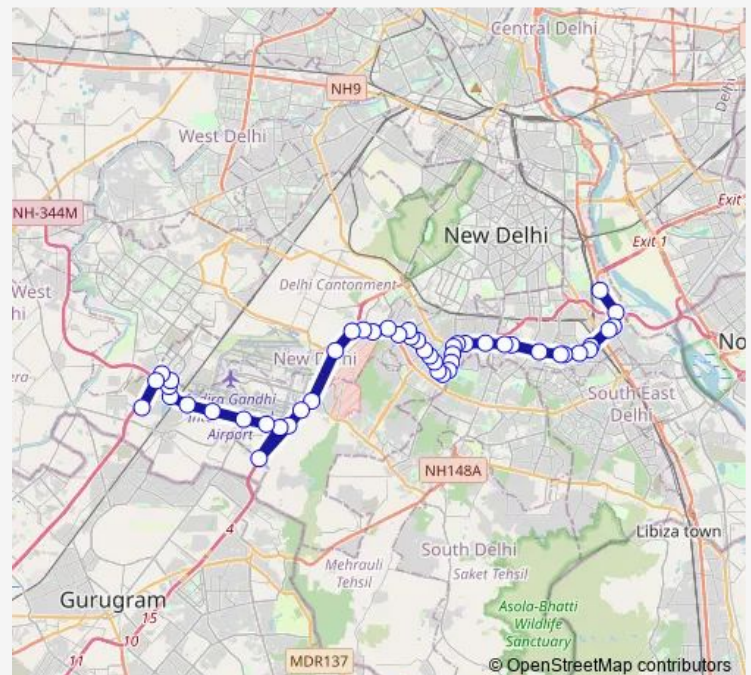

### Route schedule

Isbt Sarai Kale Khan — Bharthal Village (Shyam Mandir)

Monday 18:10

Tuesday 18:10

Wednesday 18:10

Thursday 18:10

Friday 18:10

Saturday 18:10

### Route info

Direction: Isbt Sarai Kale Khan

Stops: 48

Trip Duration: 2 hour 15 min

743aup

R K Puram Sec-4

RK Puram Sec-1

Mohan Singh Market